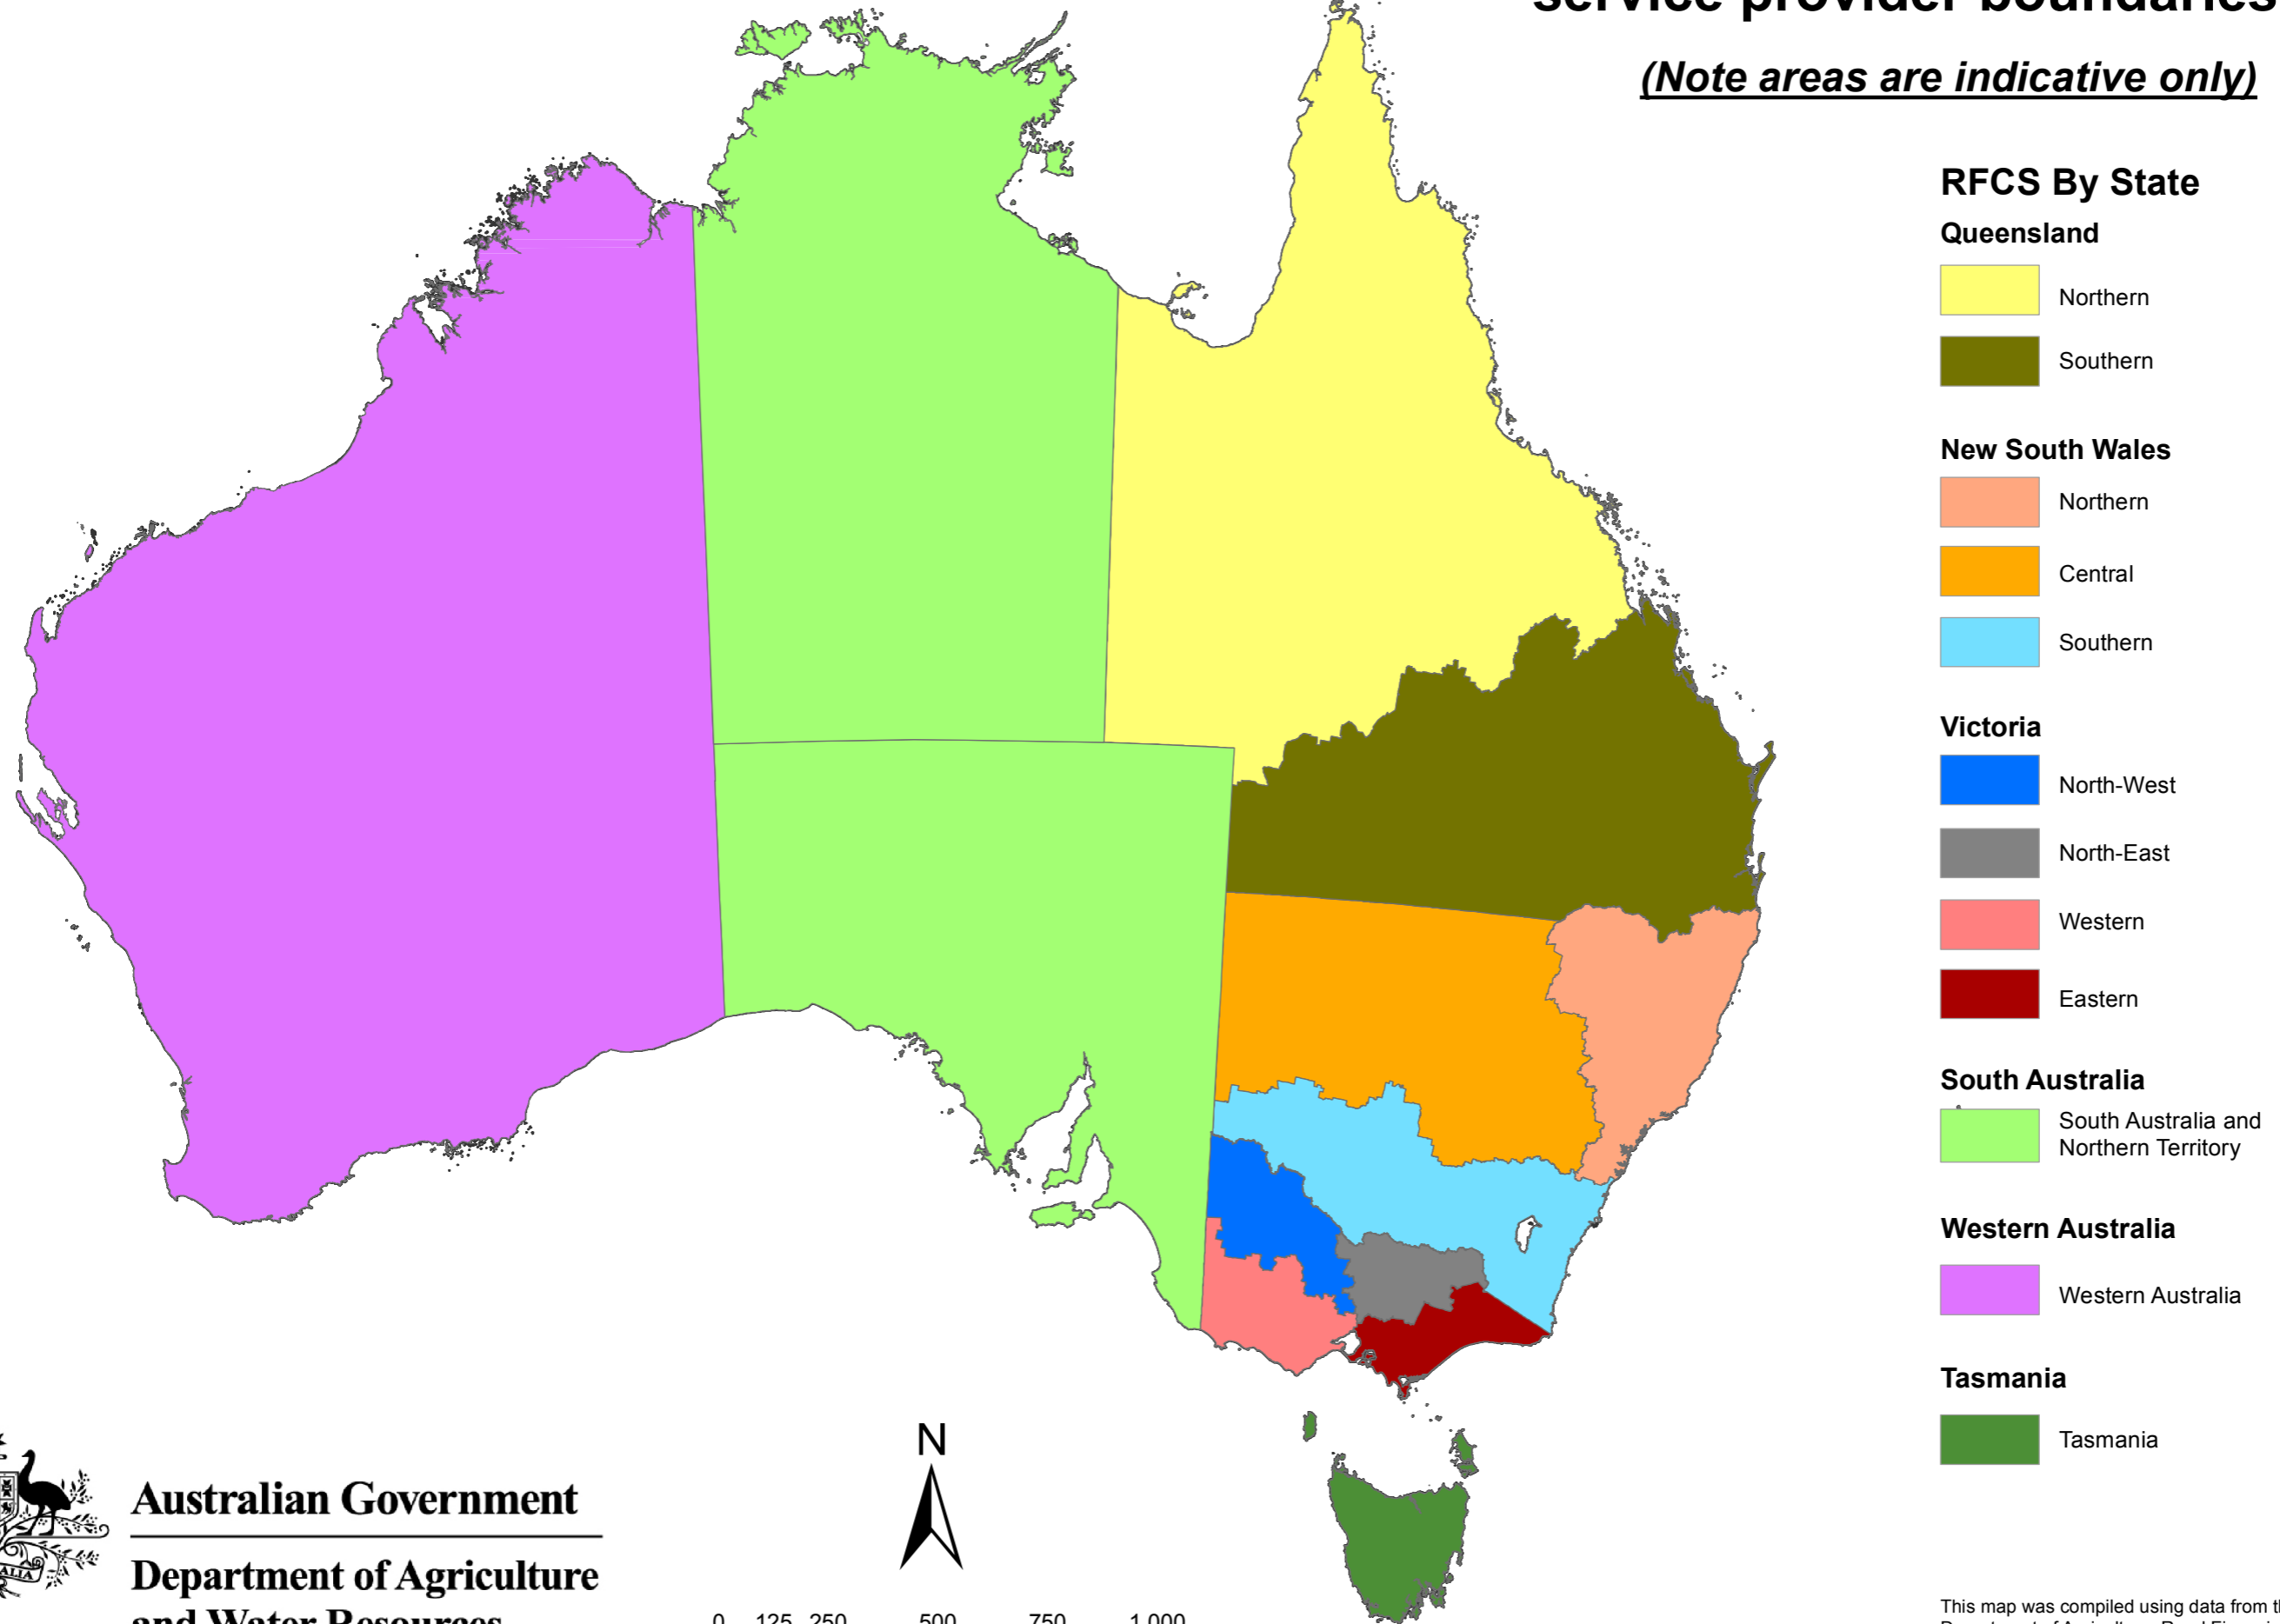

Rural Financial Counselling Service Programme service provider boundaries

(Note areas are indicative only)

Australian Government
**Department of Agriculture
and Water Resources**
ABARES

0 125 250 500 750 1,000
Kilometres

Produced by Agricultural Risks Management
ABARES, May 2016.

This map was compiled using data from the following sources:
Department of Agriculture, Rural Financial Counselling Service
2008 applications; Australian Bureau of Statistics, Australian
Standard Geographical Classification (ASGC) (Edition 2007) Cat.
no. 1259.030.001; State of Queensland (Department of Natural
Resources and Water) 2008.