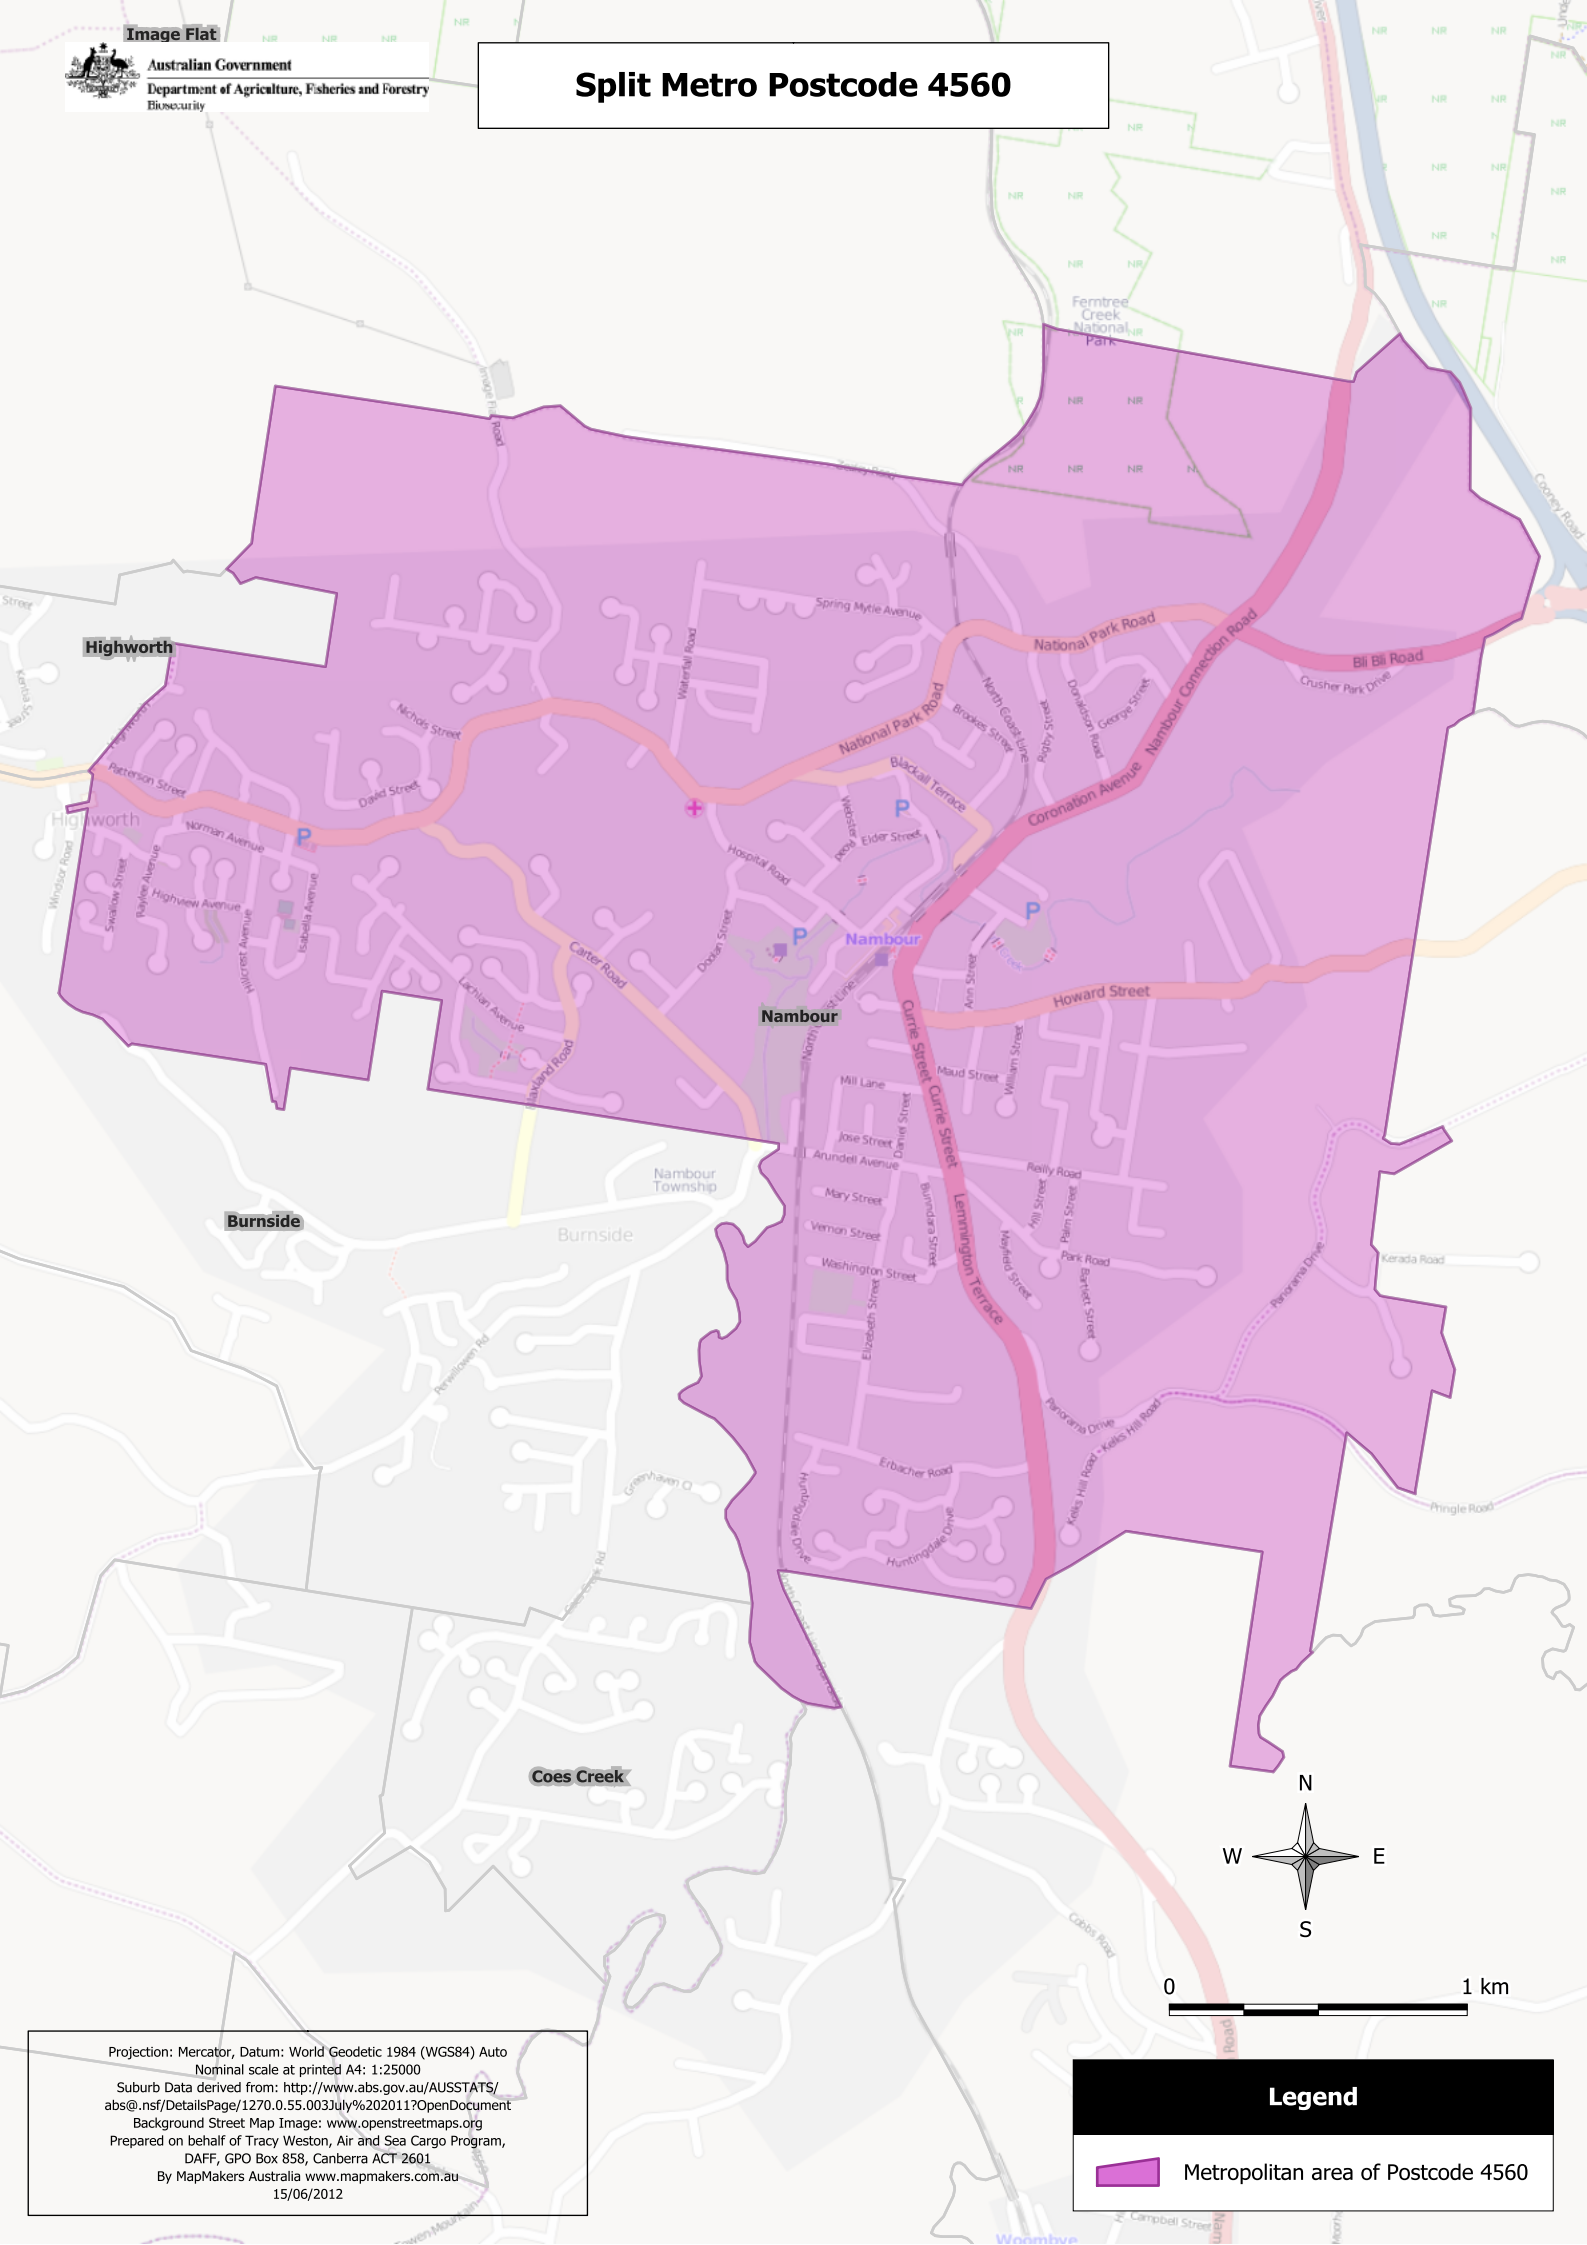

Split Metro Postcode 4560

Projection: Mercator, Datum: World Geodetic 1984 (WGS84) Auto
Nominal scale at printed A4: 1:25000
Suburb Data derived from: <http://www.abs.gov.au/AUSSTATS/abs@.nsf/DetailsPage/1270.0.55.003July%202011?OpenDocument>
Background Street Map Image: www.openstreetmaps.org
Prepared on behalf of Tracy Weston, Air and Sea Cargo Program,
DAFF, GPO Box 858, Canberra ACT 2601
By MapMakers Australia www.mapmakers.com.au
15/06/2012

Legend

 Metropolitan area of Postcode 4560