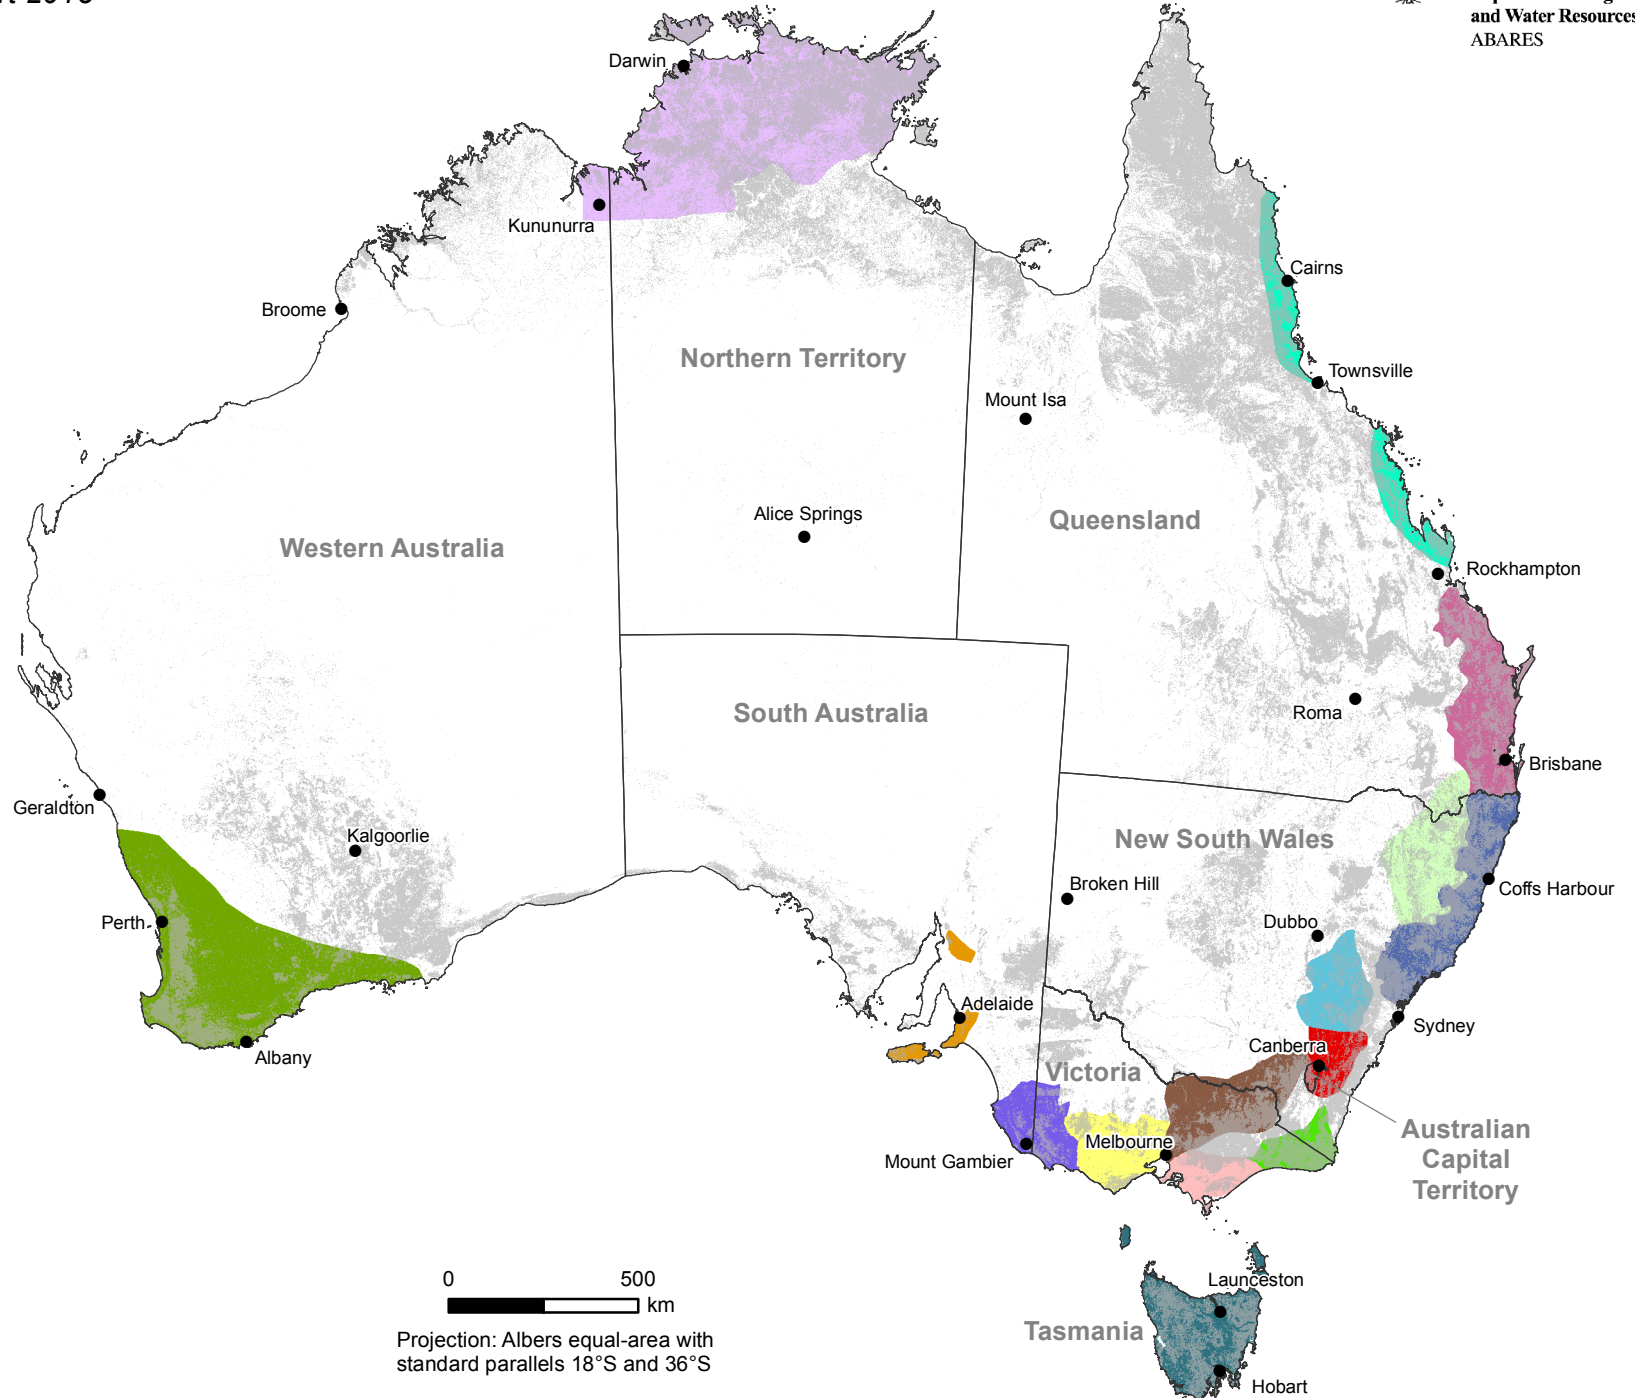

# National Plantation Inventory regions of Australia

Australia's State of the Forests Report 2018

- Forest
- National Plantation Inventory regions**
- Northern Territory
- Northern Queensland
- South East Queensland
- Northern Tablelands
- North Coast
- Central Tablelands
- Southern Tablelands
- Murray Valley
- East Gippsland–Bombala
- Central Gippsland
- Central Victoria
- Green Triangle
- Mount Lofty Ranges and Kangaroo Island
- Tasmania
- Western Australia

Data sources: National Forest Inventory 2016  
National Plantation Inventory 2016  
Map compiled by ABARES 2018

Projection: Albers equal-area with  
standard parallels 18°S and 36°S