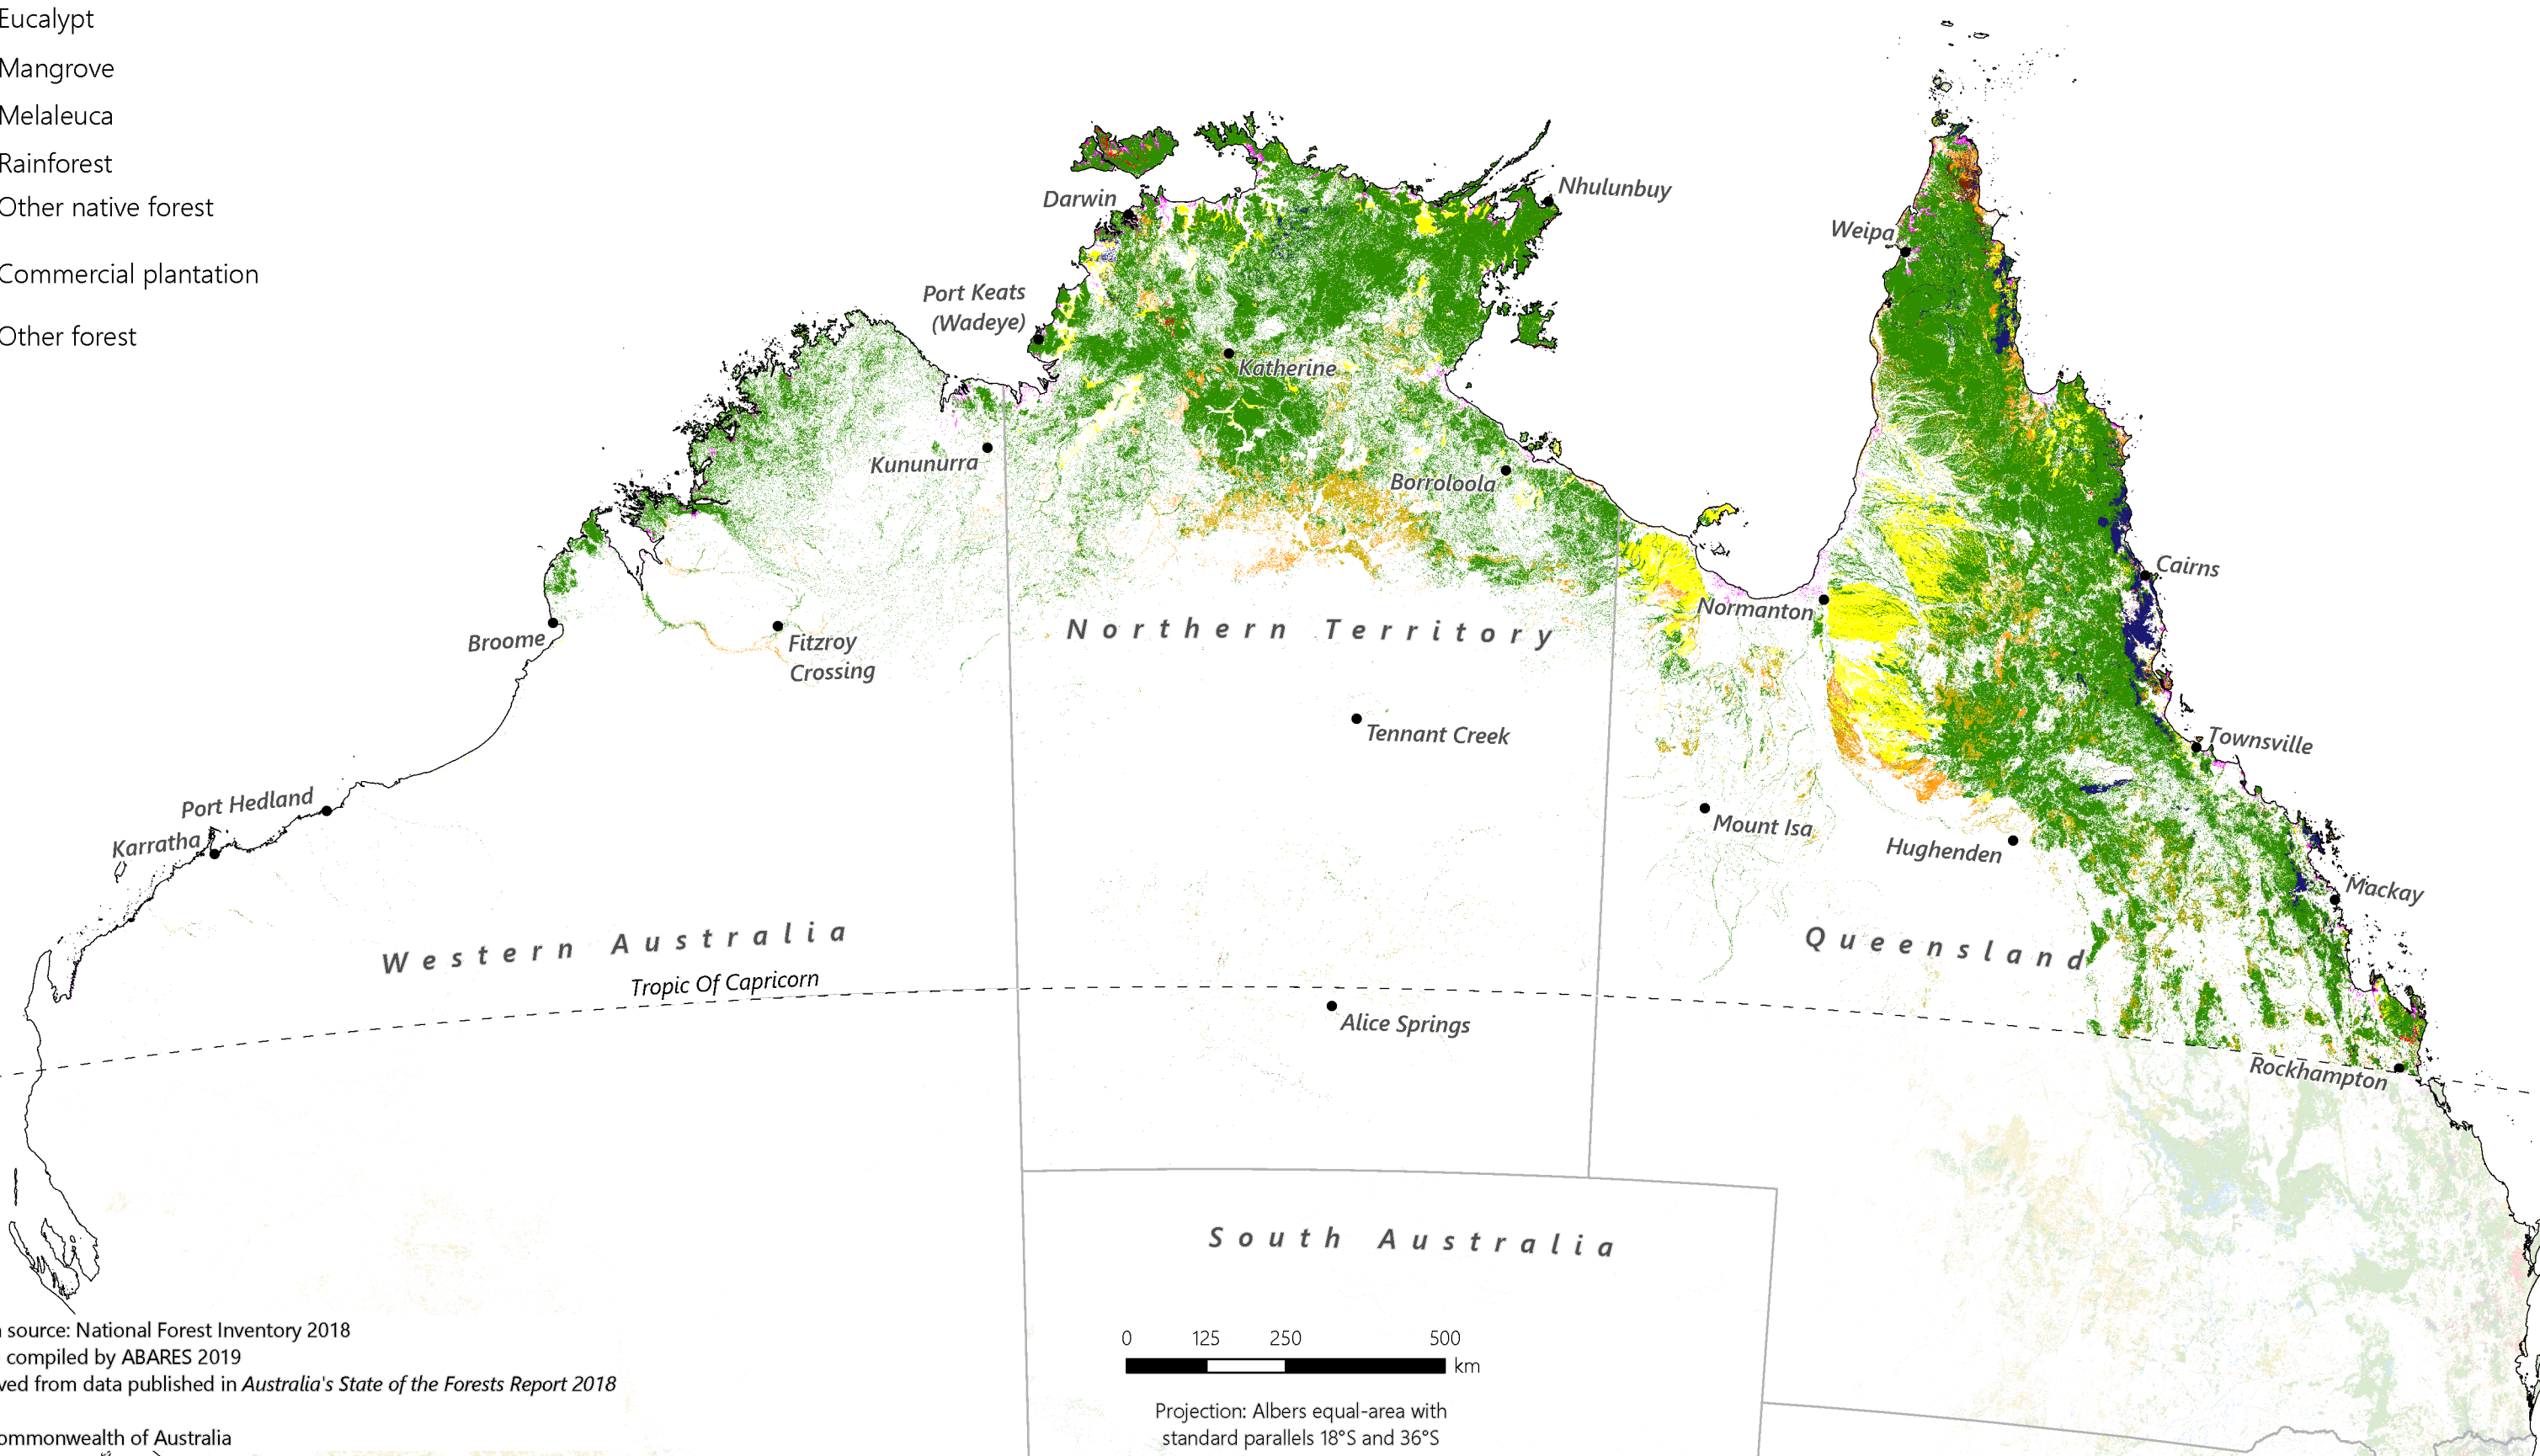

Forests in northern Australia, by forest type

Australian Government
Department of Agriculture
and Water Resources
ABARES

- Forest type**
- Acacia
 - Callitris
 - Casuarina
 - Eucalypt
 - Mangrove
 - Melaleuca
 - Rainforest
 - Other native forest
 - Commercial plantation
 - Other forest

Data source: National Forest Inventory 2018
Map compiled by ABARES 2019
Derived from data published in *Australia's State of the Forests Report 2018*

© Commonwealth of Australia

0 125 250 500 km

Projection: Albers equal-area with
standard parallels 18°S and 36°S