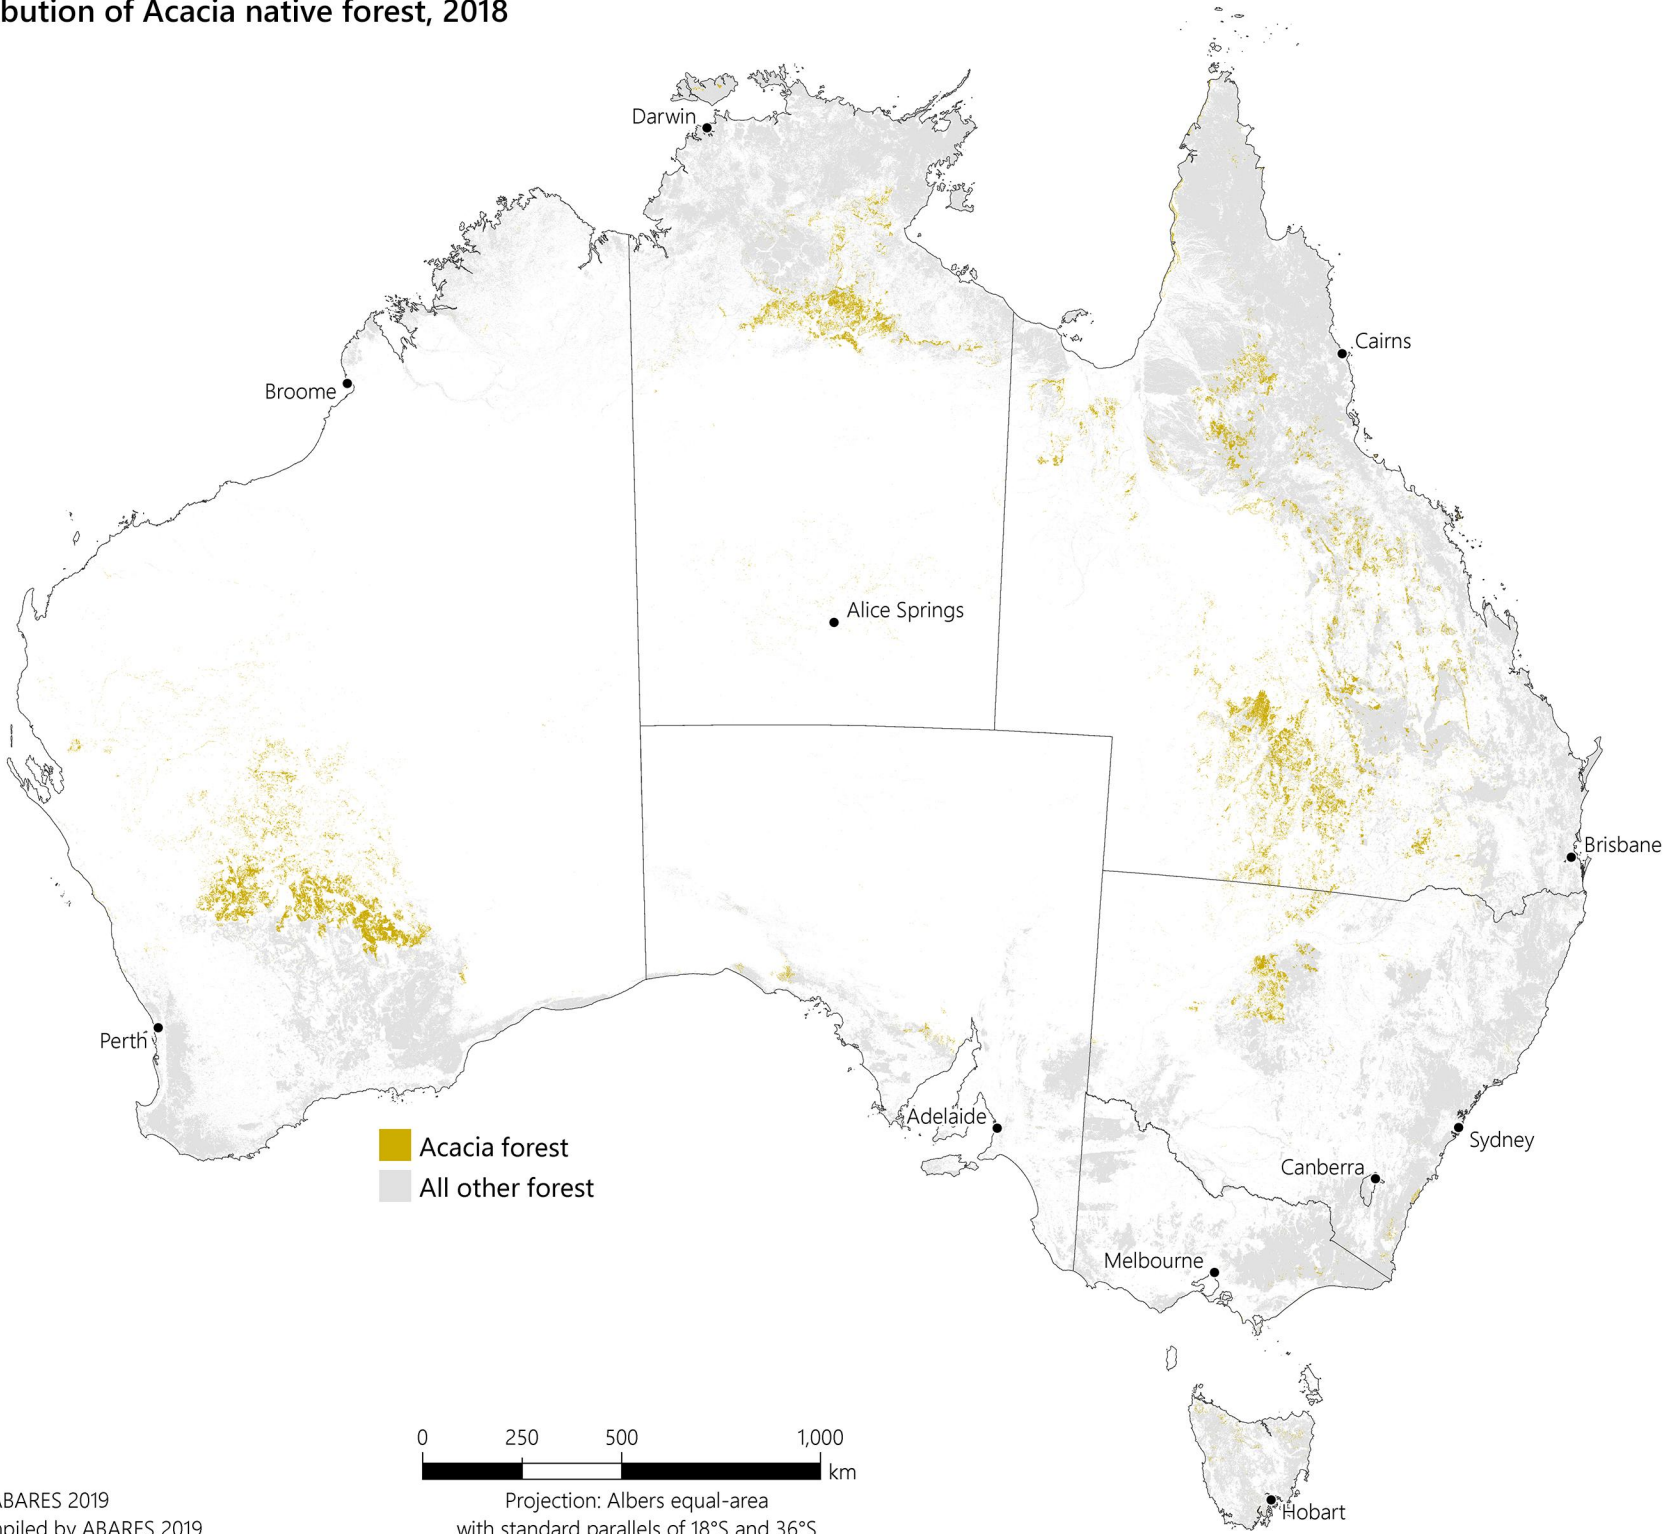

Distribution of Acacia native forest, 2018

Source: ABARES 2019
Map compiled by ABARES 2019

Projection: Albers equal-area
with standard parallels of 18°S and 36°S