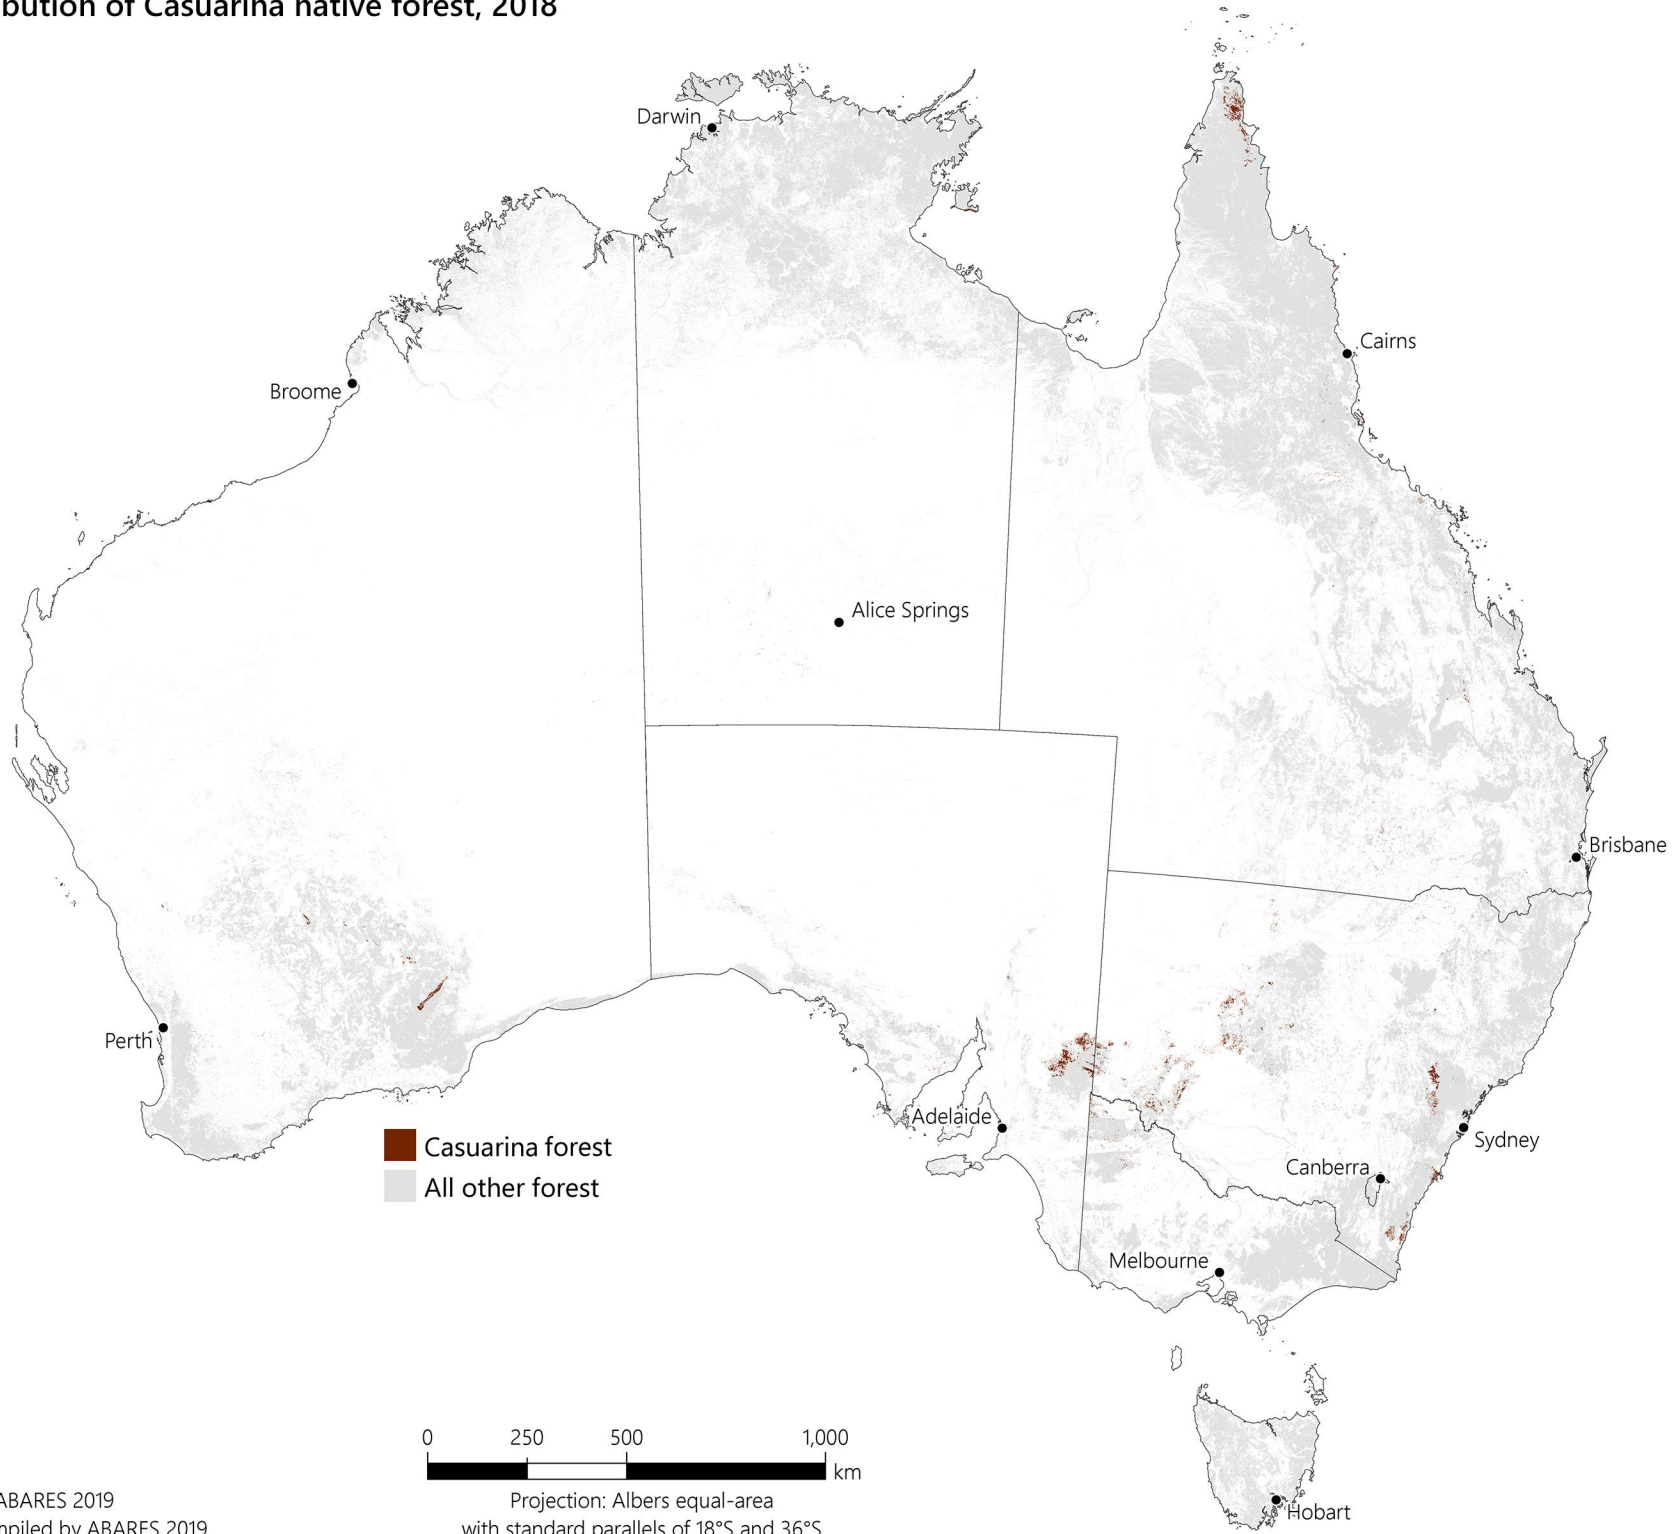

Distribution of Casuarina native forest, 2018

 Casuarina forest
 All other forest

0 250 500 1,000 km

Source: ABARES 2019
Map compiled by ABARES 2019

Projection: Albers equal-area
with standard parallels of 18°S and 36°S