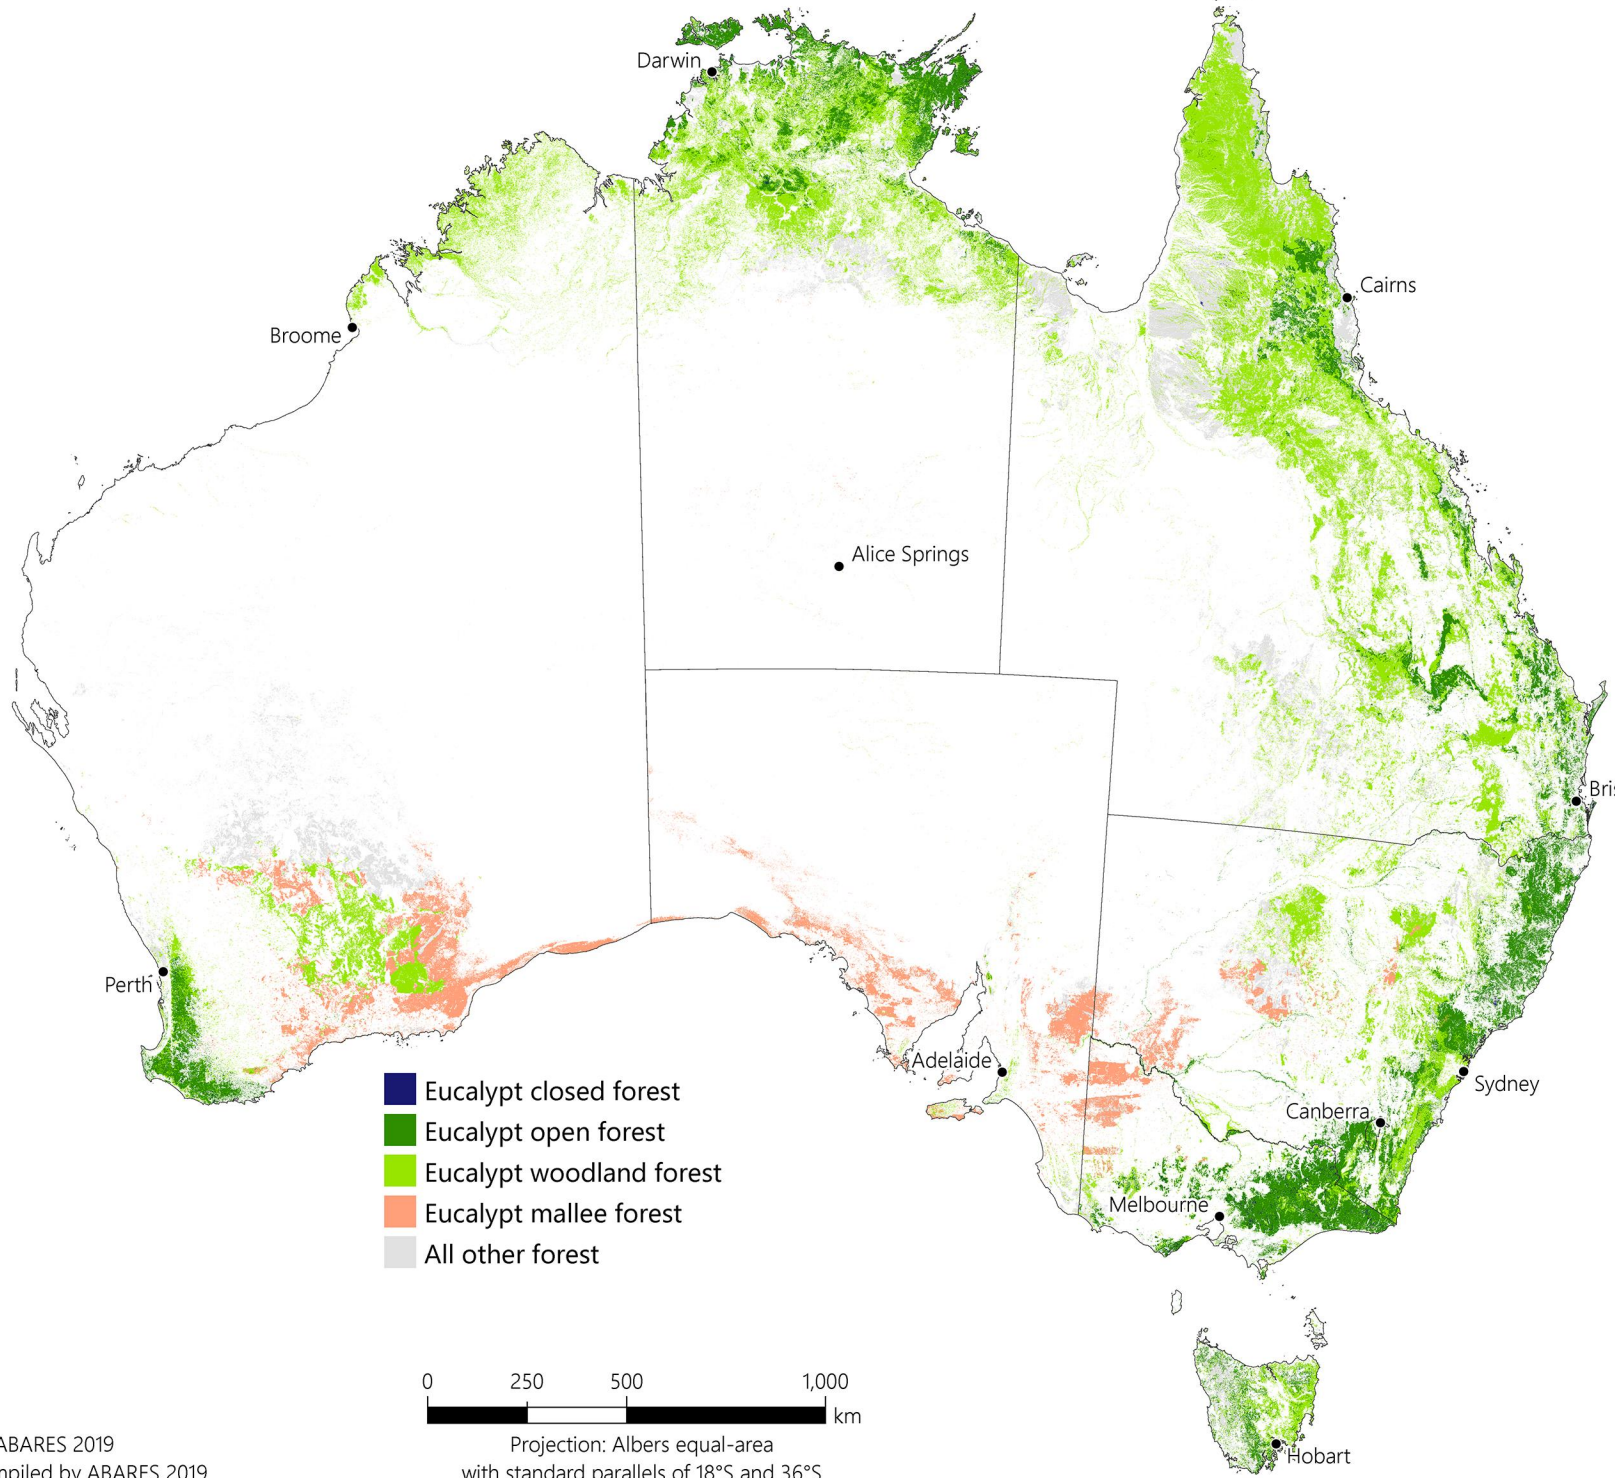

Distribution of Eucalypt native forest, 2018

Source: ABARES 2019
Map compiled by ABARES 2019

Projection: Albers equal-area
with standard parallels of 18°S and 36°S