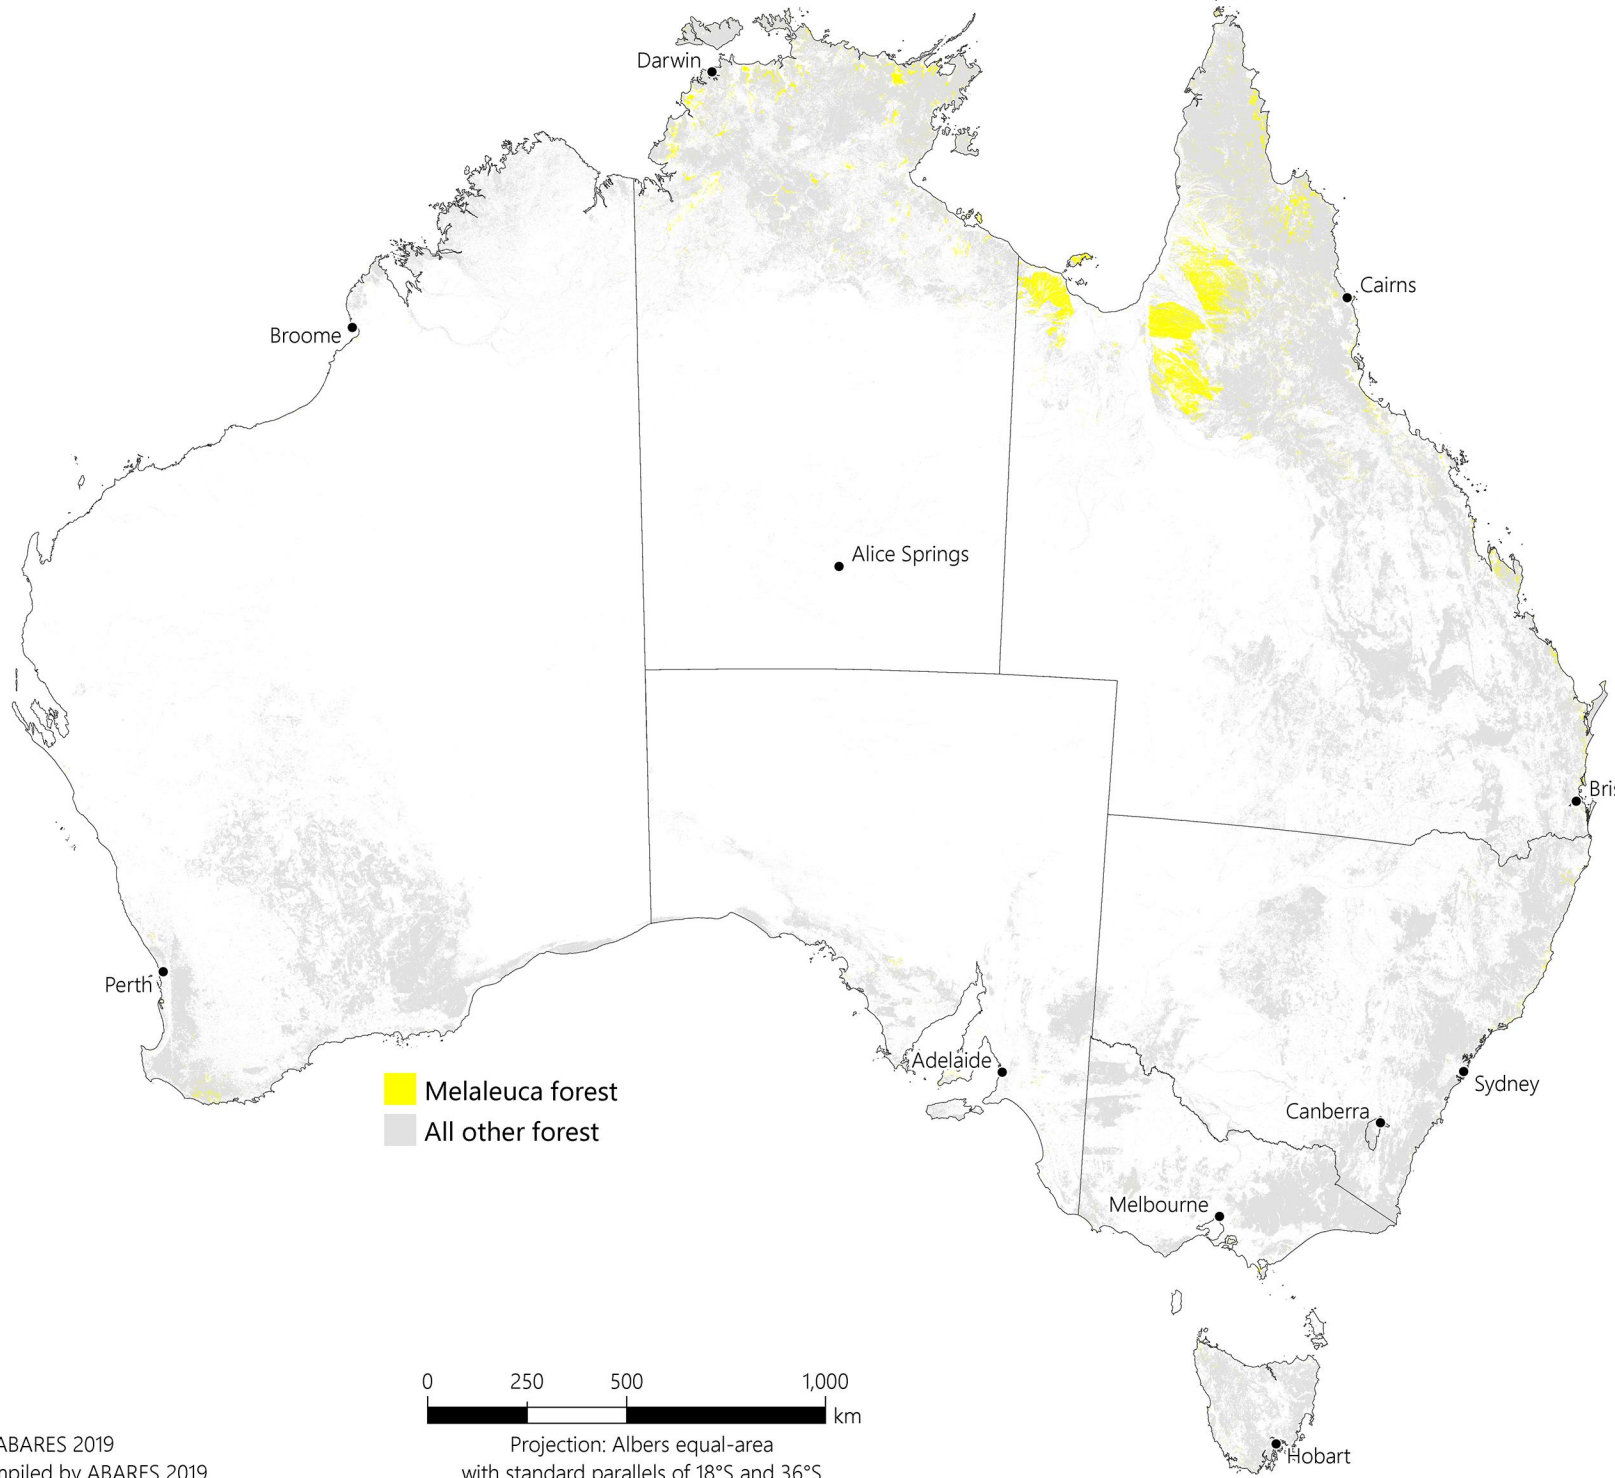

Distribution of Melaleuca native forest, 2018

Source: ABARES 2019
Map compiled by ABARES 2019

Projection: Albers equal-area
with standard parallels of 18°S and 36°S