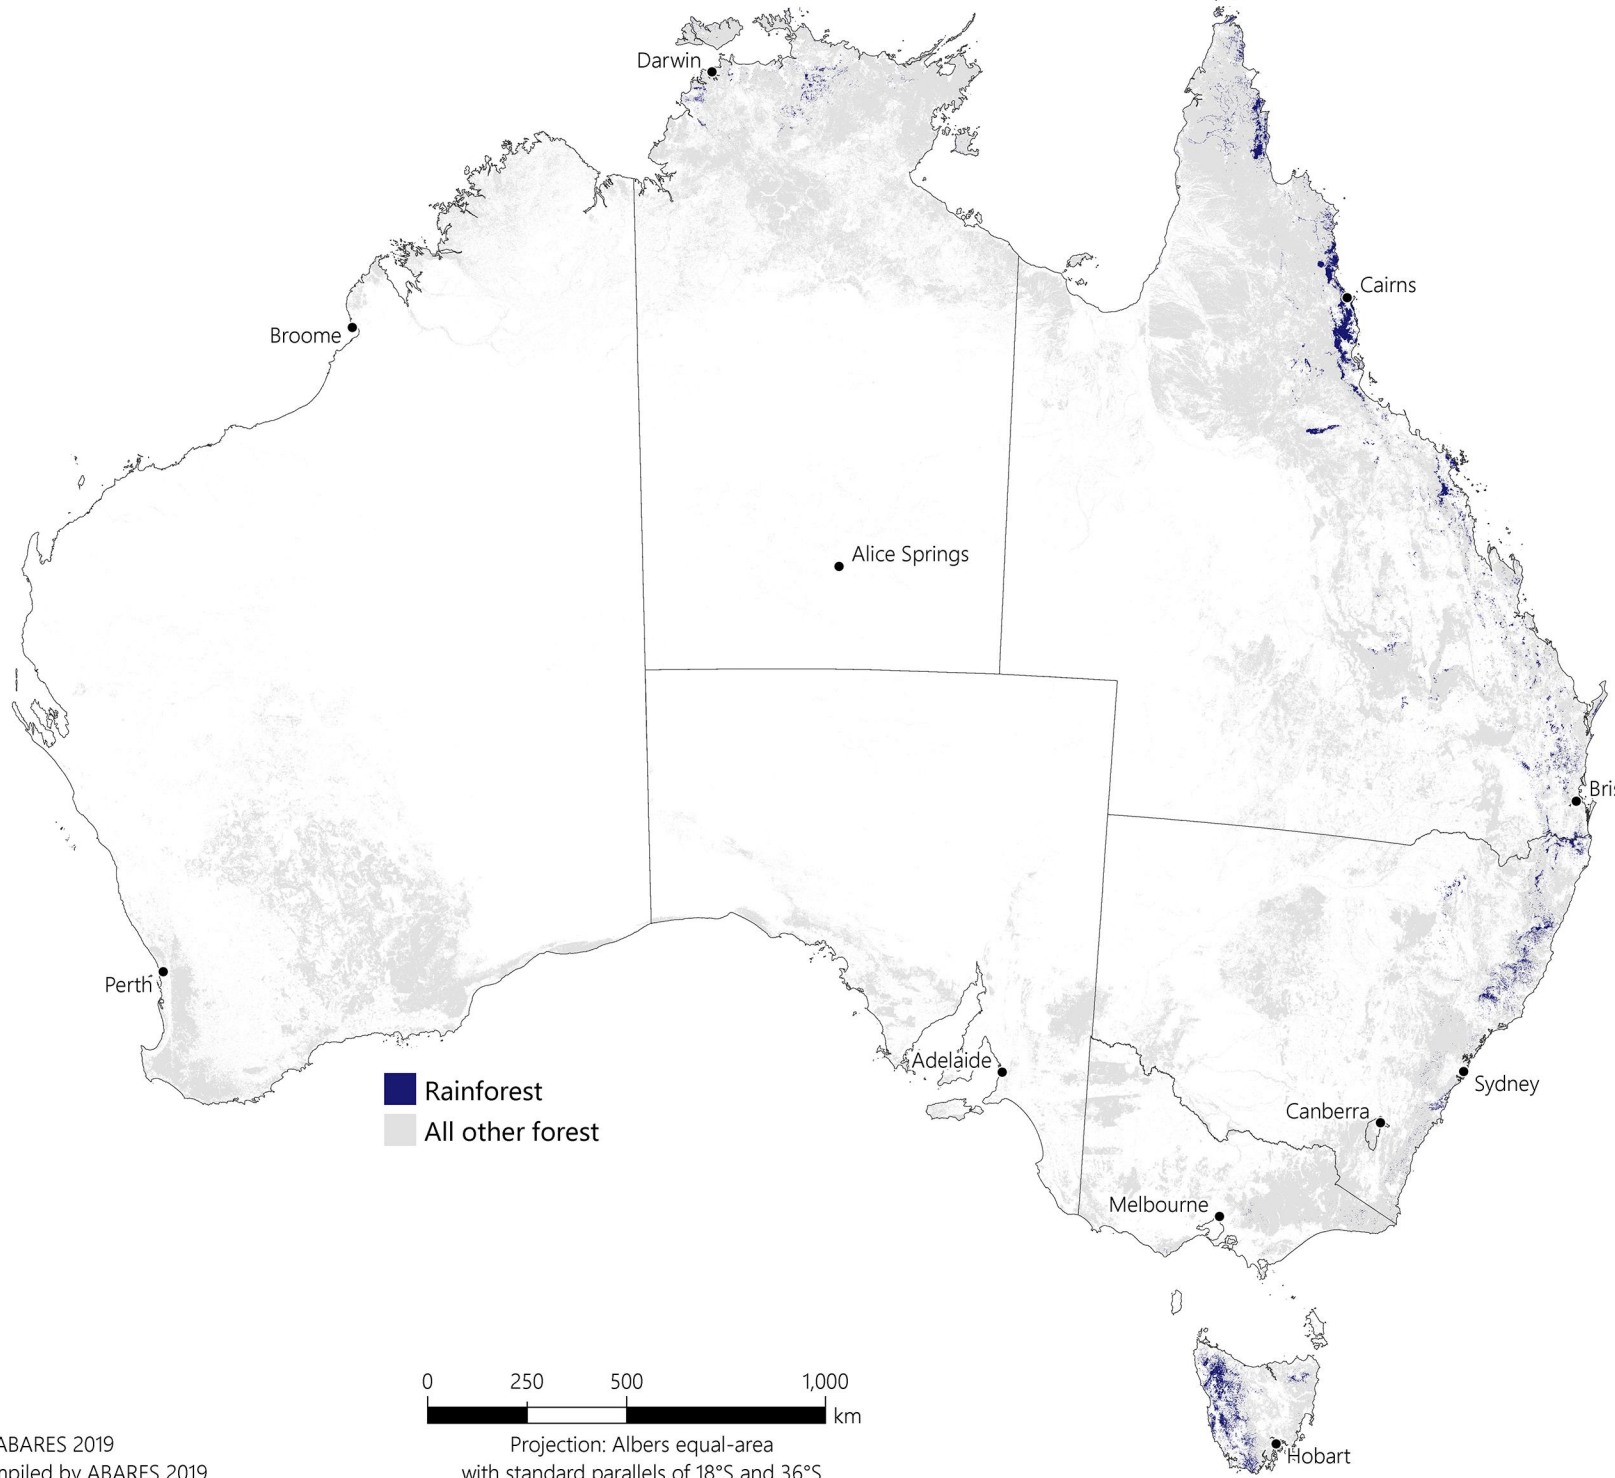

Distribution of the Rainforest native forest type, 2018

Source: ABARES 2019
Map compiled by ABARES 2019

Projection: Albers equal-area
with standard parallels of 18°S and 36°S