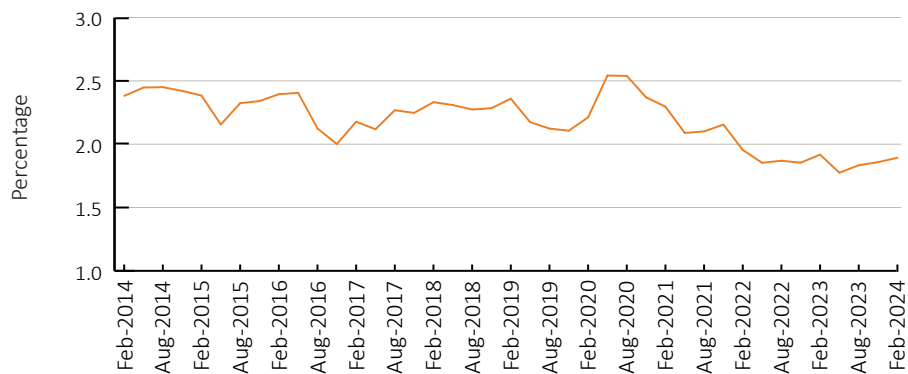

Agricultural Labour Factsheet continued

Agriculture's Share of Workforce

Source: ABS
Agriculture's share of the total workforce has gradually declined over the last decade, from under 2.5% to less than 2.0%.