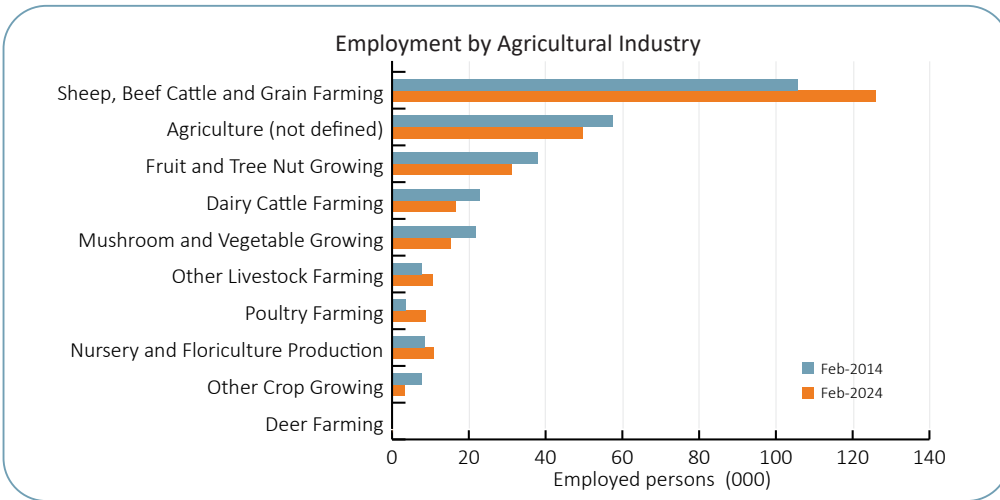

# Agricultural Labour Factsheet

Highlight: In February 2024, in original terms, employment in agriculture was at its highest level in over two years.

Source: ABS  
The number of agricultural workers has decreased in recent years, from above 300,000 people during 2020 to 271,500 in February 2024. That said, employment in February was at its highest level since November 2021.

Source: ABS  
An initial upward trend in payroll jobs was observed during 2020 and 2021. However, numbers plateaued during 2022, notwithstanding the end-of-year seasonal peak, and have since declined during 2023. Agriculture has high numbers of owner managers who are not included in payroll reporting.

Source: ABS  
In February 2024, Sheep, Beef Cattle and Grain Farming, Other Livestock Farming, Poultry Farming and Nursery and Floriculture Production registered an increase in workers from a decade earlier.