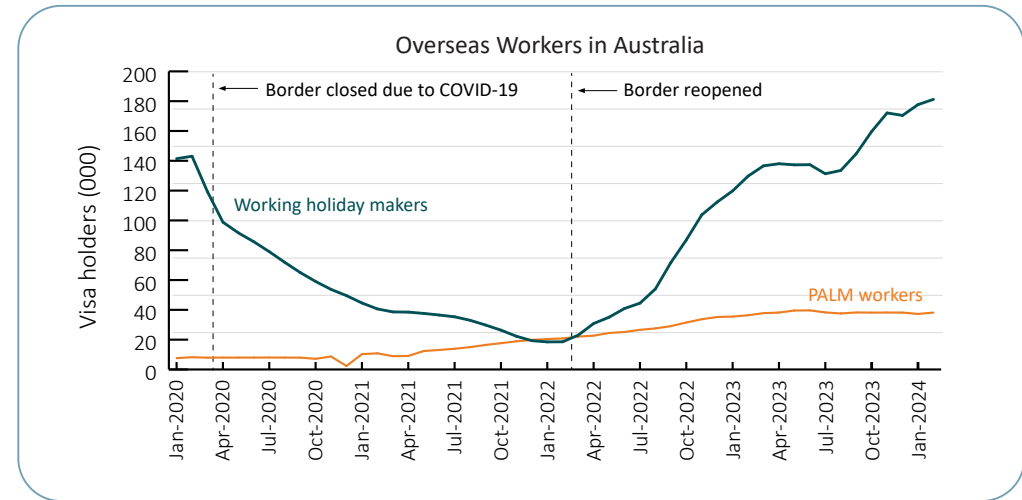

Source: DHA and DEWR
The number of working holiday makers declined steeply from over 141,000 visa holders to less than 19,000 visa holders between the closure of Australia's borders due to COVID-19 and their reopening. Their number has since increased to over 181,000 as of February 2024.