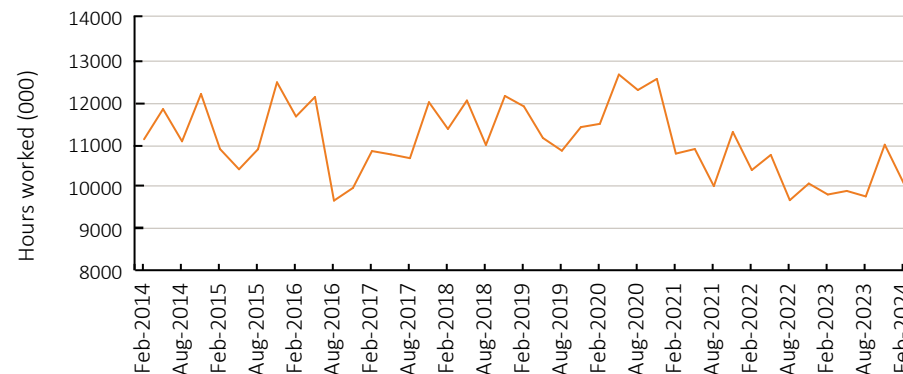

Hours worked, Agriculture

Source: ABS
In February 2024, monthly hours worked in Agriculture decreased by 910,000 hours (-8.3%) to 10.1 million hours.