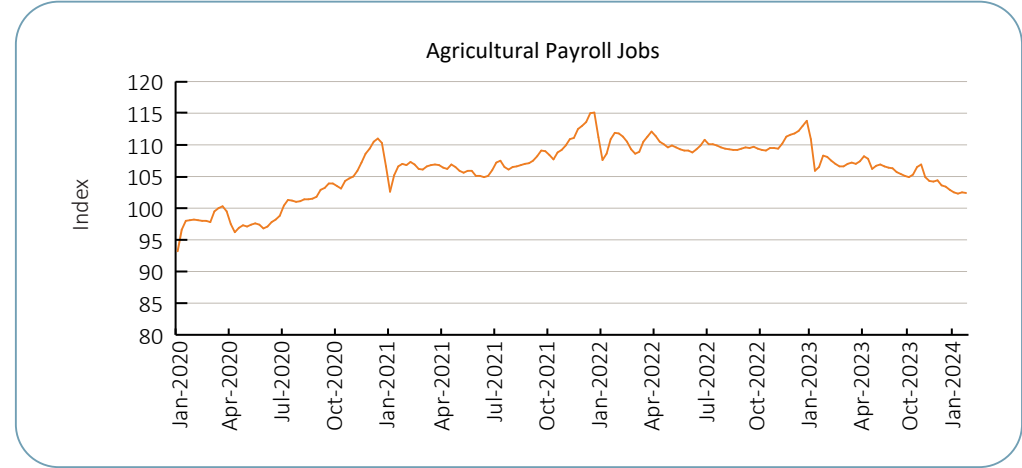

# Agricultural Labour Factsheet

Highlight: In February 2024, in original terms, employment in agriculture was at its highest level in over two years.

Source: ABS  
The number of agricultural workers has decreased in recent years, from above 300,000 people during 2020 to 271,500 in February 2024. That said, employment in February was at its highest level since November 2021.

Source: ABS  
An initial upward trend in payroll jobs was observed during 2020 and 2021. However, numbers plateaued during 2022, notwithstanding the end-of-year seasonal peak, and have since declined during 2023. Agriculture has high numbers of owner managers who are not included in payroll reporting.

Source: ABS  
In February 2024, Sheep, Beef Cattle and Grain Farming, Other Livestock Farming, Poultry Farming and Nursery and Floriculture Production registered an increase in workers from a decade earlier.