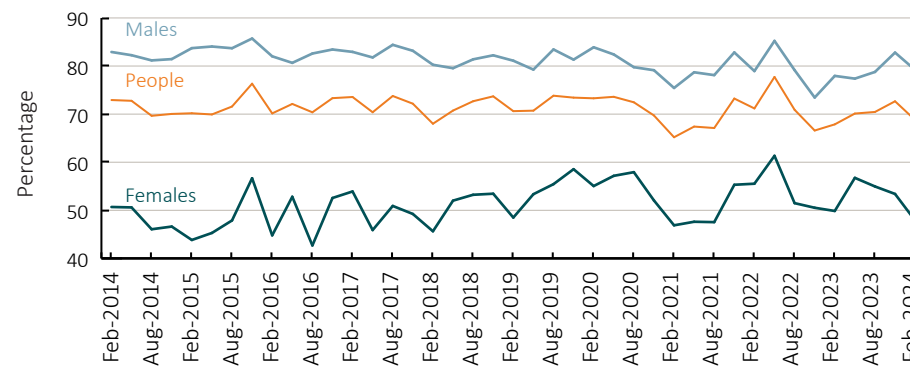

Full-time Share of Agricultural Employment

Source: ABS
The full-time share of employment in agriculture was 68.8% in February 2024.