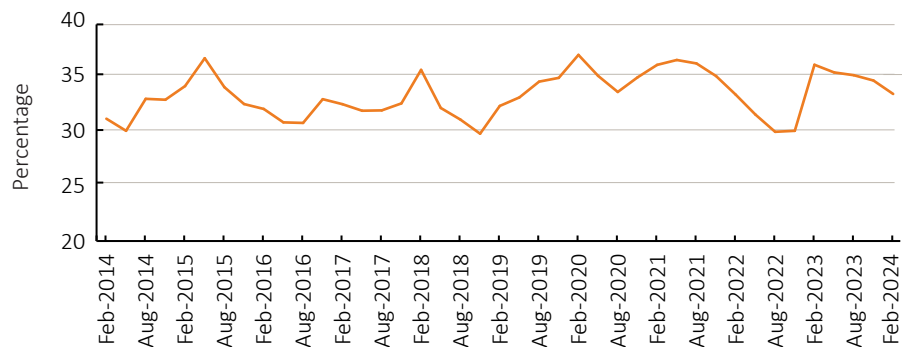

Female Share of Agricultural Employment

Source: ABS
The share of female workers in agriculture was 33.2% in February 2024, having fluctuated between 30% and 37% over the past decade.