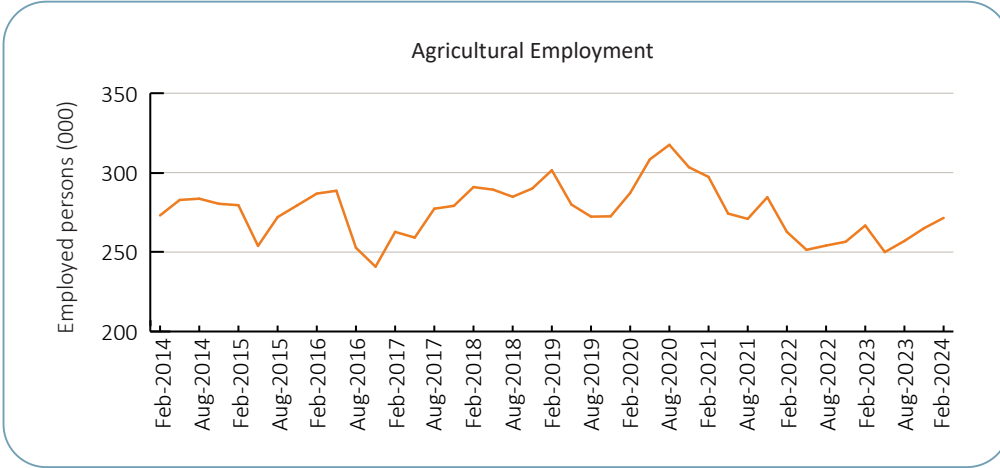

# Agricultural Labour Factsheet

Highlight: In February 2024, in original terms, employment in agriculture was at its highest level in over two years.

Source: ABS  
The number of agricultural workers has decreased in recent years, from above 300,000 people during 2020 to 271,500 in February 2024. That said, employment in February was at its highest level since November 2021.

Source: ABS  
An initial upward trend in payroll jobs was observed during 2020 and 2021. However, numbers plateaued during 2022, notwithstanding the end-of-year seasonal peak, and have since declined during 2023. Agriculture has high numbers of owner managers who are not included in payroll reporting.

Source: ABS  
In February 2024, Sheep, Beef Cattle and Grain Farming, Other Livestock Farming, Poultry Farming and Nursery and Floriculture Production registered an increase in workers from a decade earlier.