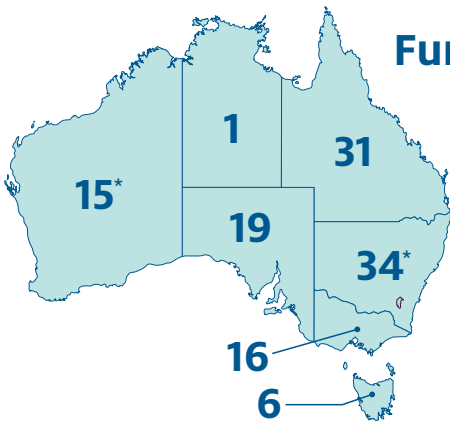

122 Regional Ag Show Development Grants provided across rural Australia

Funding by state

NSW	\$4.3m
QLD	\$7.2m
VIC	\$2.8m
SA	\$2.3m
WA	\$2.1m
TAS	\$1.2m
NT	\$125,000

*Includes a statewide grant to the state peak body.

Agricultural show locations, by state

(some shows received more than one grant)

NSW		QLD		VIC		SA		WA	
Ardlethan	Lockhart	Allora	Miles	Bendigo	Balaklava	Brunswick			
Baradine	Maitland	Barcoo	Mitchell	Casterton	Callington	Chapman Valley			
Bedgerabong	Manilla	Bell	Mossman	Clunes	Clare	Esperance			
Bemboka	Mendooran	Clermont	Nambour	Cohuna	Kadina	Katanning			
Binnaway	Mullumbimby	Cooyar	Noosa	Corryong	Karoonda	Kellerberrin			
Cobargo	Mungindi	Crows Nest	Oakey	Euroa	Keith & Tintinara	Kununurra			
Condobolin	Muswellbrook	Cunnamulla	Pittsworth	Foster	Kimba	Mt Marshall			
Coonamble	Nimmitabel	Emerald	Proserpine	Horsham	Loxton	Mullewa			
Cowra	Parkes	Gatton	Samford	Maffra	Melrose	Quairading			
Delegate	Singleton	Gin Gin	Stanthorpe	Maldon	Millicent	Upper Blackwood			
Gunning	Tullamore	Goondiwindi	Tambo	Natimuk	Mount Pleasant	Wagin			
Illabo	Walgett	Longreach	Taroom	Omeo	Naracoorte	Waroona			
Kangaroo Valley	Wallamba	Malanda	Toogoolawah	Traralgon	Parndana	York			
Kempsey	Warren	Maleny	Wandoan	Wangaratta	Penola	Royal Agricultural Society of WA			
Kiama	Wentworth			Yarram	Pinnaroo				
Leeton	Woodstock			Yea	Strathalbyn				
					Yankalilla				
		NT				TAS			
		Tennant Creek				Brighton			
						Campbell Town			
						Flinders Island			
						Huon			
						Longford			
						Wynyard			