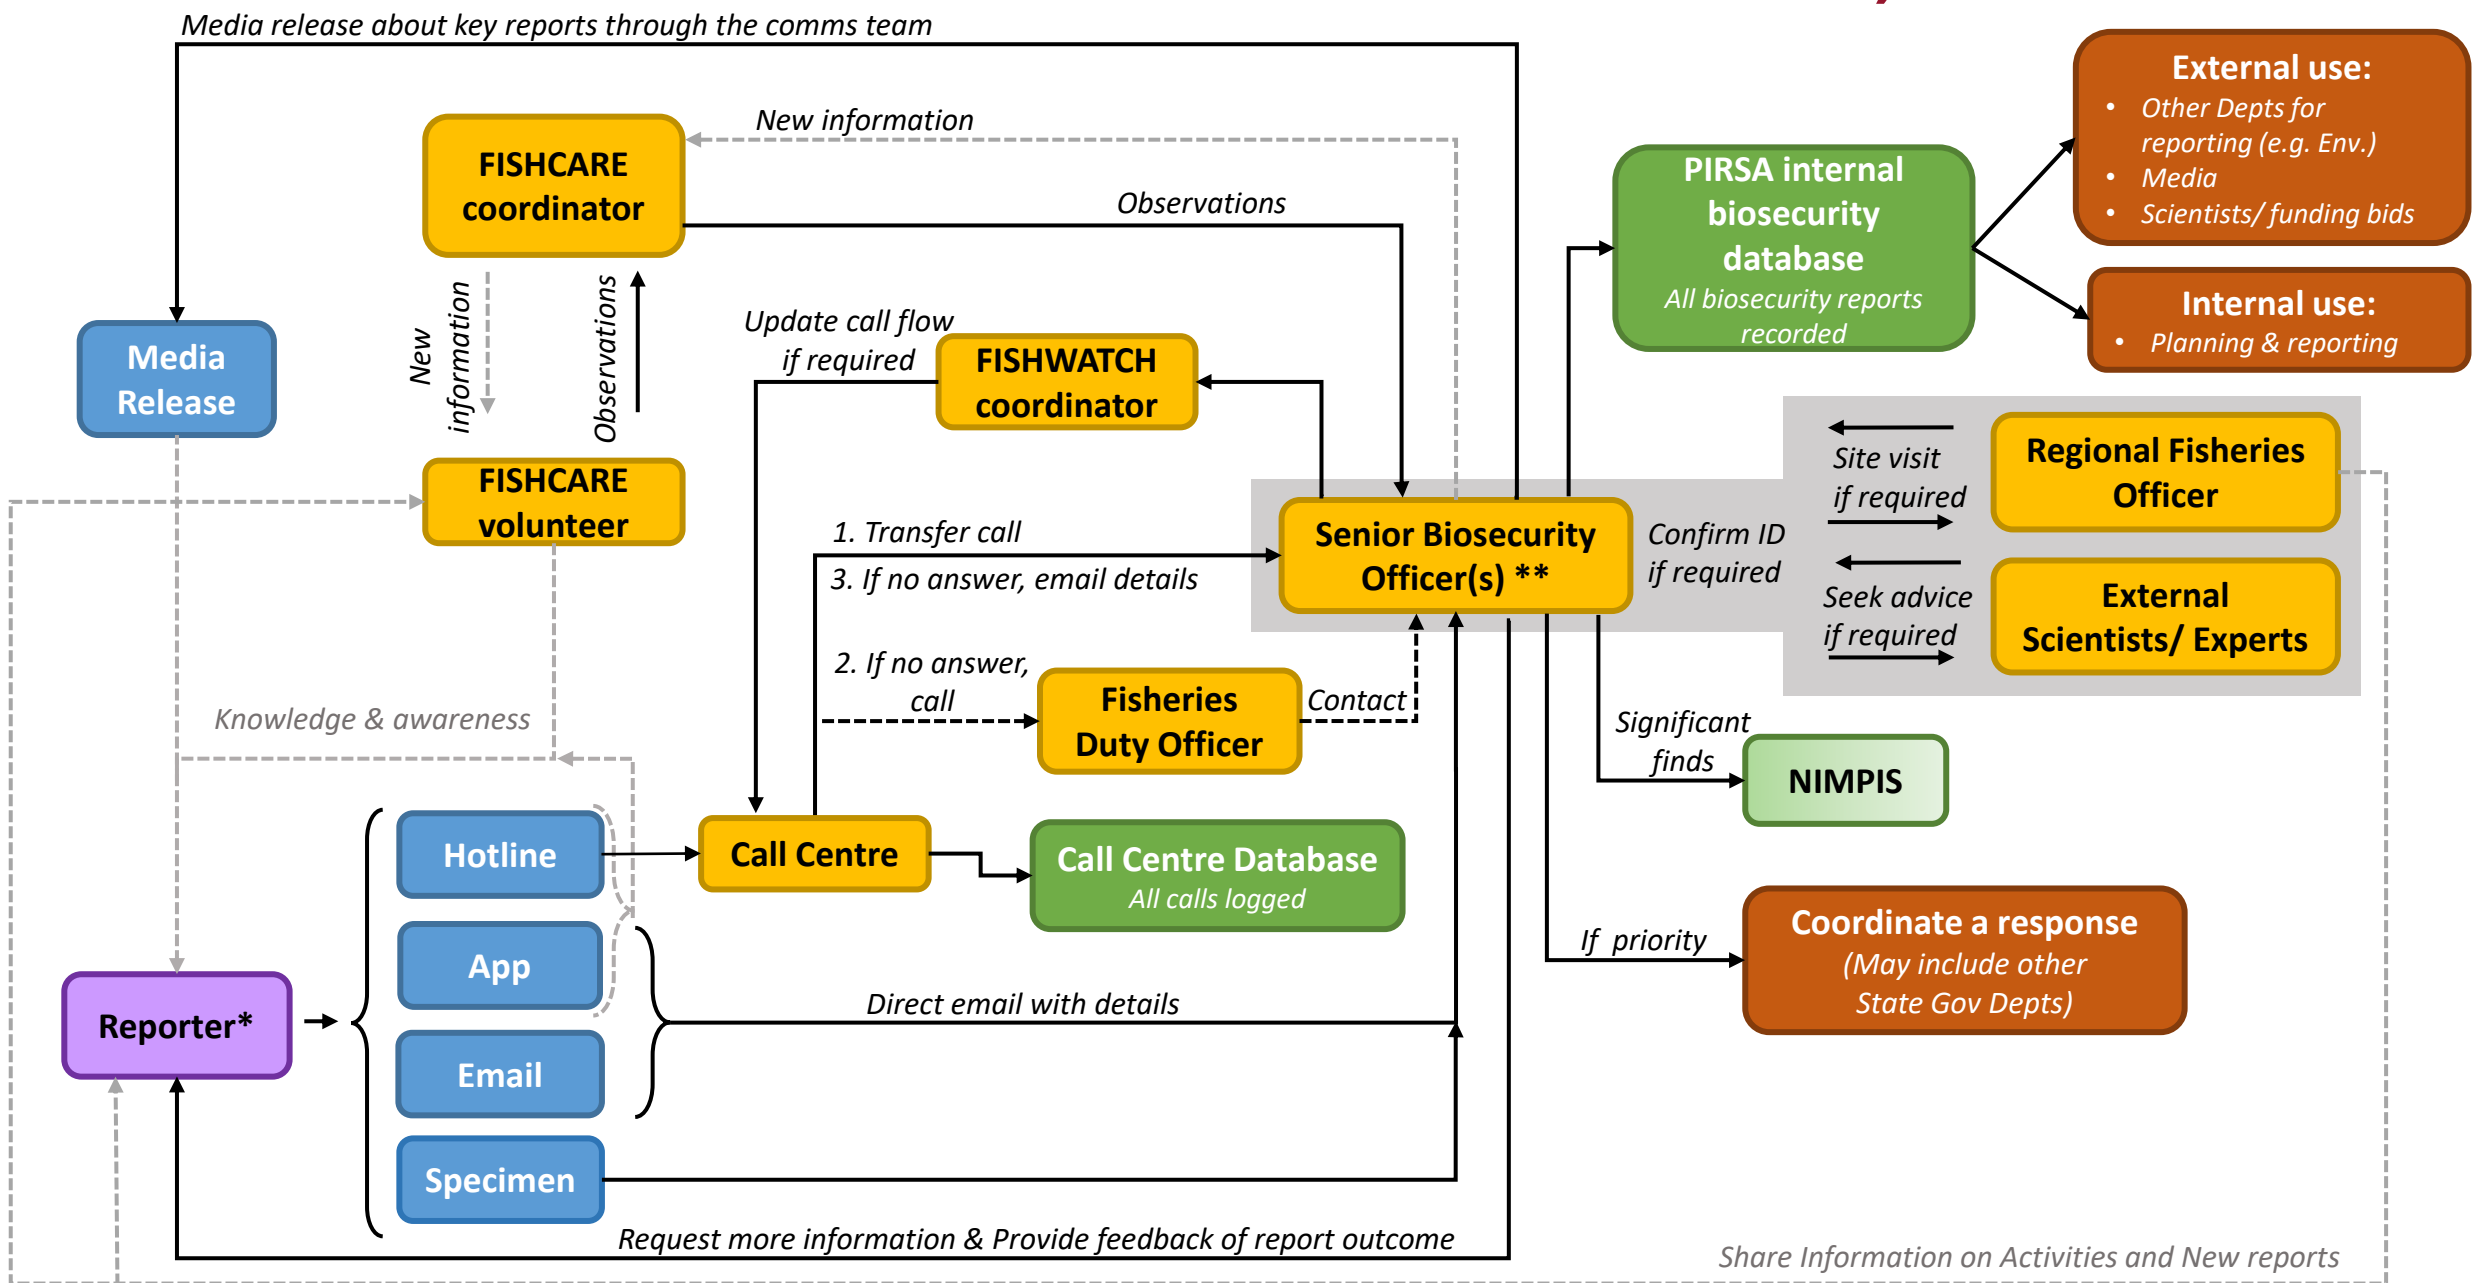

Fishwatch SA (Biosecurity Component)

* E.g. general public, commercial fishers, airport customs, police, media, Environment Protection Authority

** Fish kills also reported to Aquaculture Officers