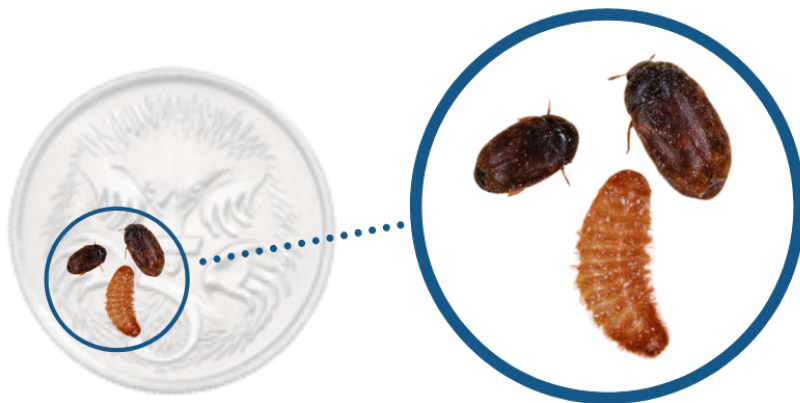

LET'S KEEP KHAPRA BEETLE OUT!

Khapra is a serious agricultural pest that poses a major threat to our grains industry. This exotic pest comes in second on Australia's most unwanted plant pest list, and we need your help to keep it out.

What to look for

- ▶ Adults beetles (1.6–3mm long) are reddish dark brown, oval-shaped with faint dark lines and do not fly.
- ▶ Larvae (1.6–4.5mm long) typically appear very hairy and are golden brown.
- ▶ Cast larval skins are the most obvious indicator of infestation (pictured right).

Where to look

Khapra can enter Australia:

In grains and food stuffs

As a hitchhiker in a wide range of cargo including machinery, nuts and bolts, timber doors and fridges

As a hitchhiker on imported shipping containers