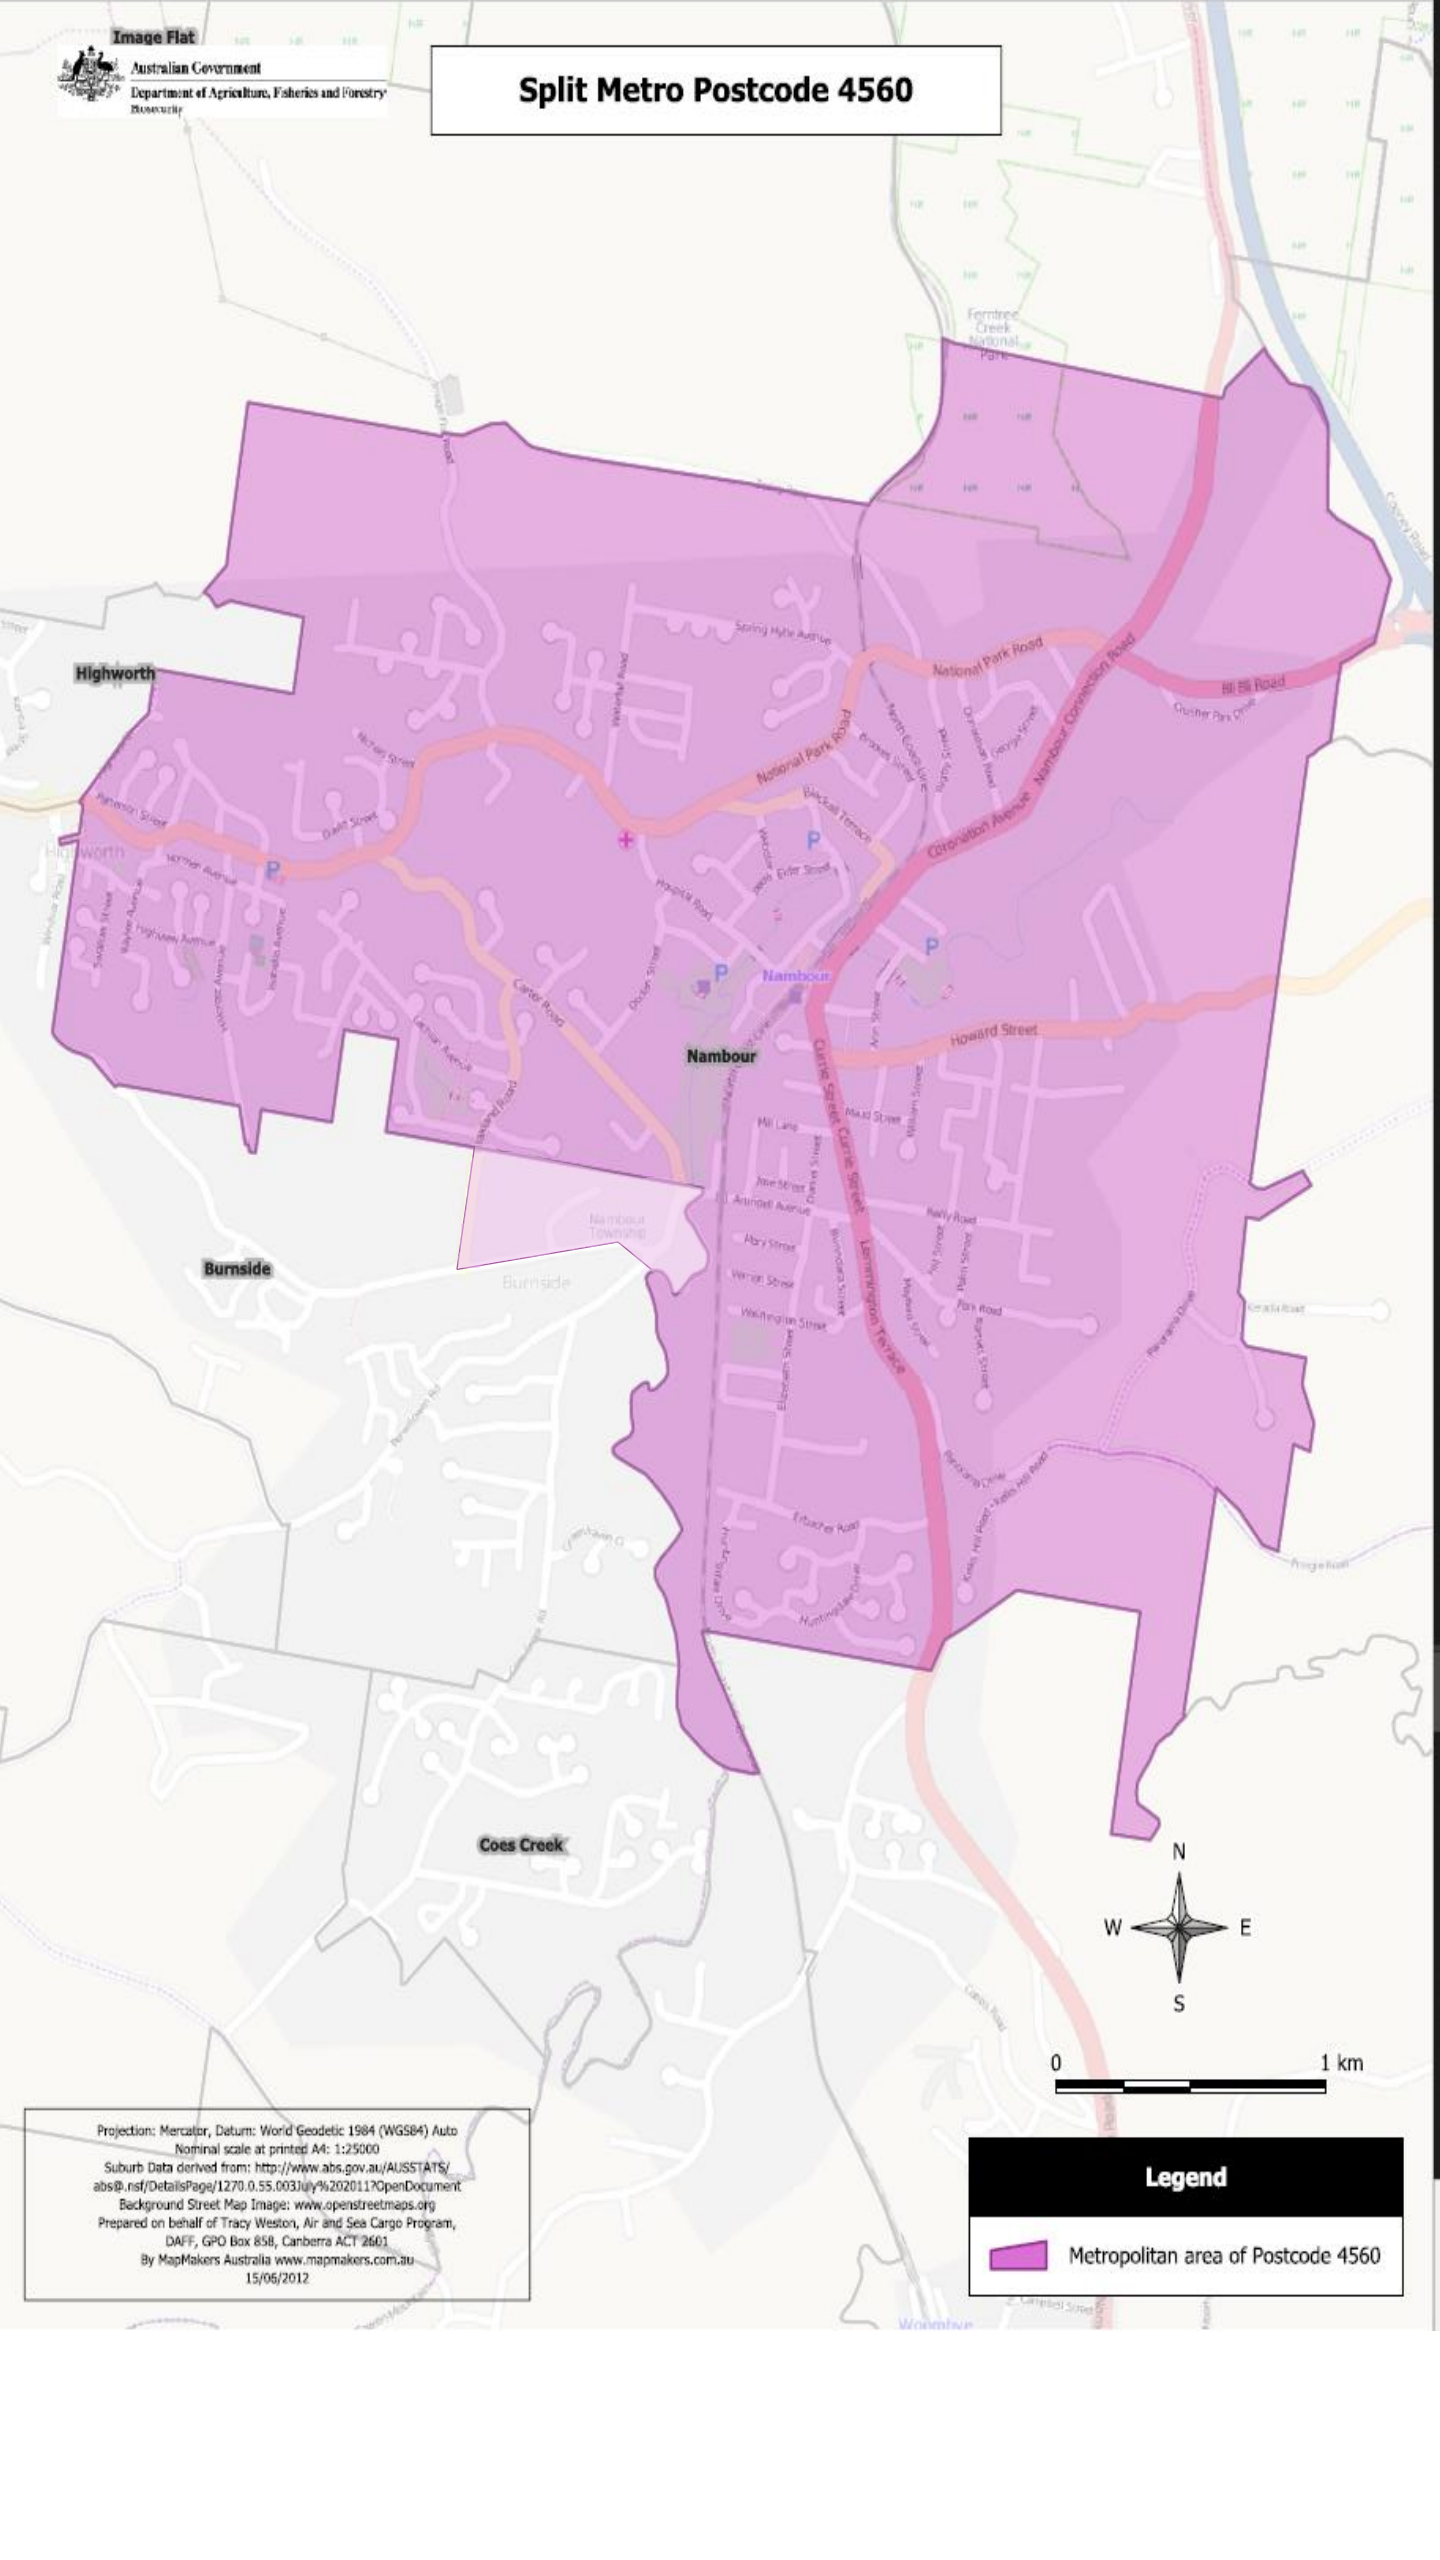

Split Metro Postcode 4560

Projection: Mercator, Datum: World Geodetic 1984 (WGS84) Auto
Nominal scale at printed A4: 1:25000
Suburb Data derived from: <http://www.abs.gov.au/AUSSTATS/abs@.nsf/DetailsPage/1270.0.55.0031uly%202011?OpenDocument>
Background Street Map Image: www.openstreetmaps.org
Prepared on behalf of Tracy Weston, Air and Sea Cargo Program,
DAFF, GPO Box 858, Canberra ACT 2601
By MapMakers Australia www.mapmakers.com.au
15/06/2012

Legend

 Metropolitan area of Postcode 4560