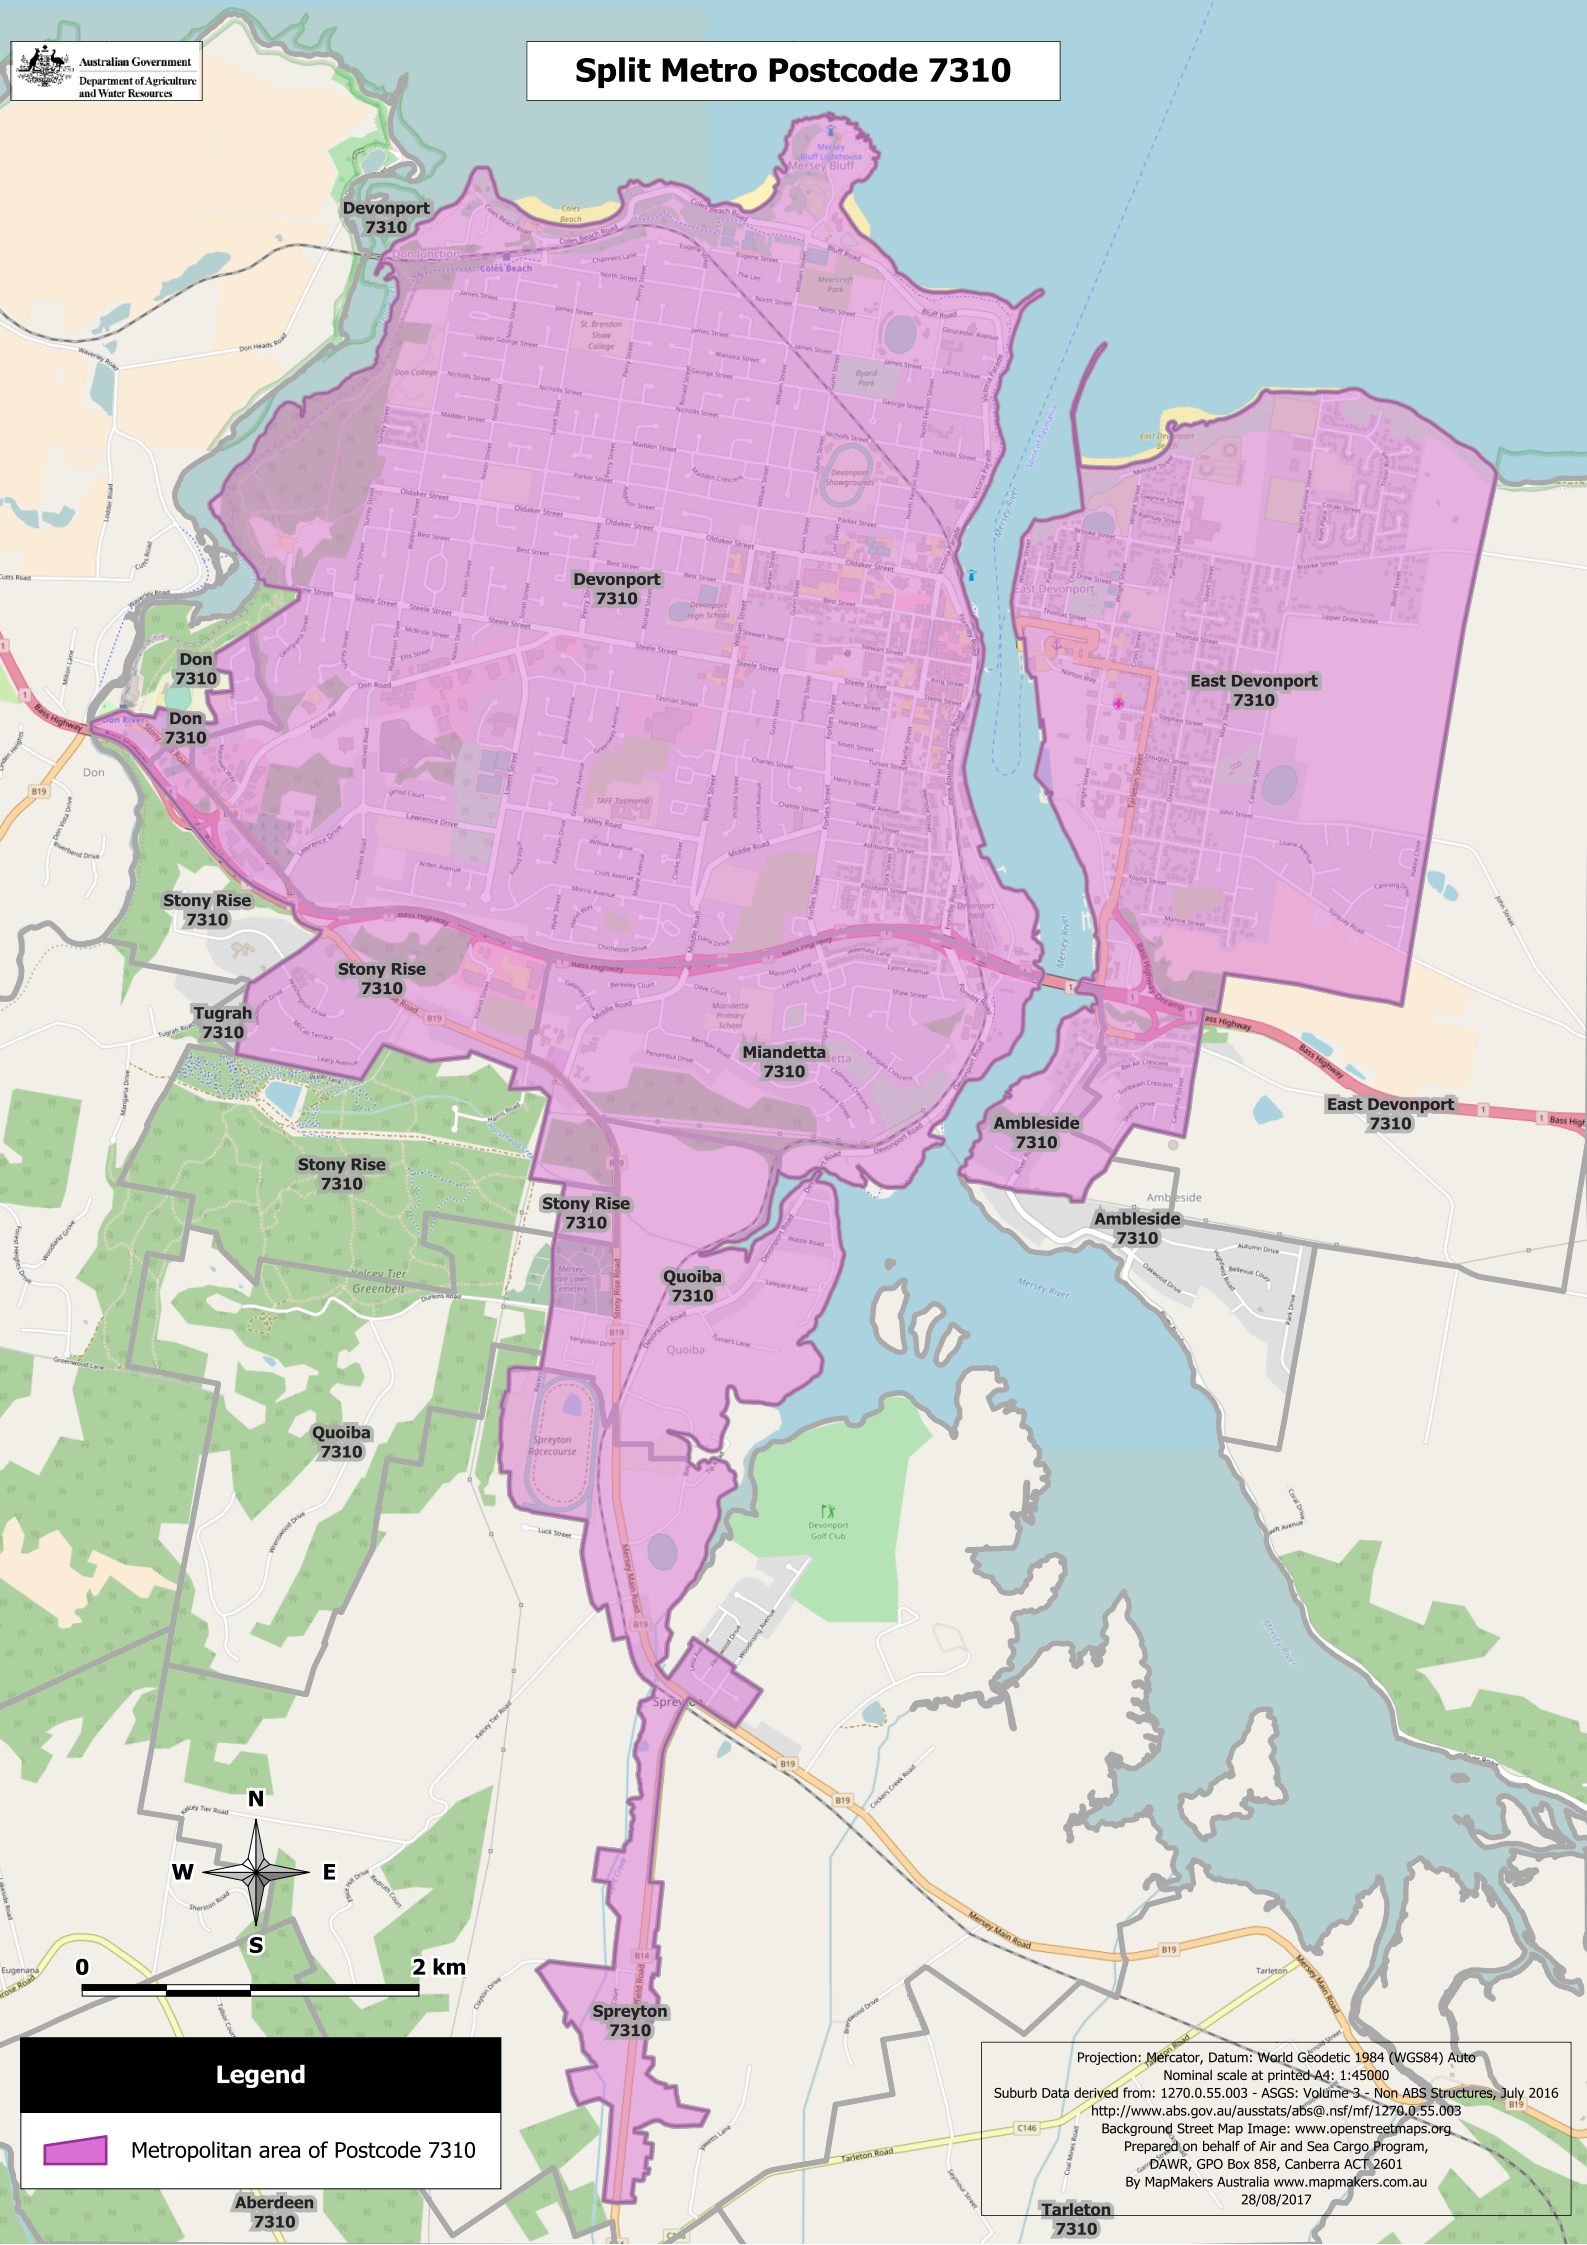

Split Metro Postcode 7310

Legend

 Metropolitan area of Postcode 7310

Projection: Mercator, Datum: World Geodetic 1984 (WGS84) Auto
 Nominal scale at printed A4: 1:45000
 Suburb Data derived from: 1270.0.55.003 - ASGS: Volume 3 - Non ABS Structures, July 2016
<http://www.abs.gov.au/ausstats/abs@.nsf/mf/1270.0.55.003>
 Background Street Map Image: www.openstreetmaps.org
 Prepared on behalf of Air and Sea Cargo Program,
 DAWR, GPO Box 858, Canberra ACT 2601
 By MapMakers Australia www.mapmakers.com.au
 28/08/2017