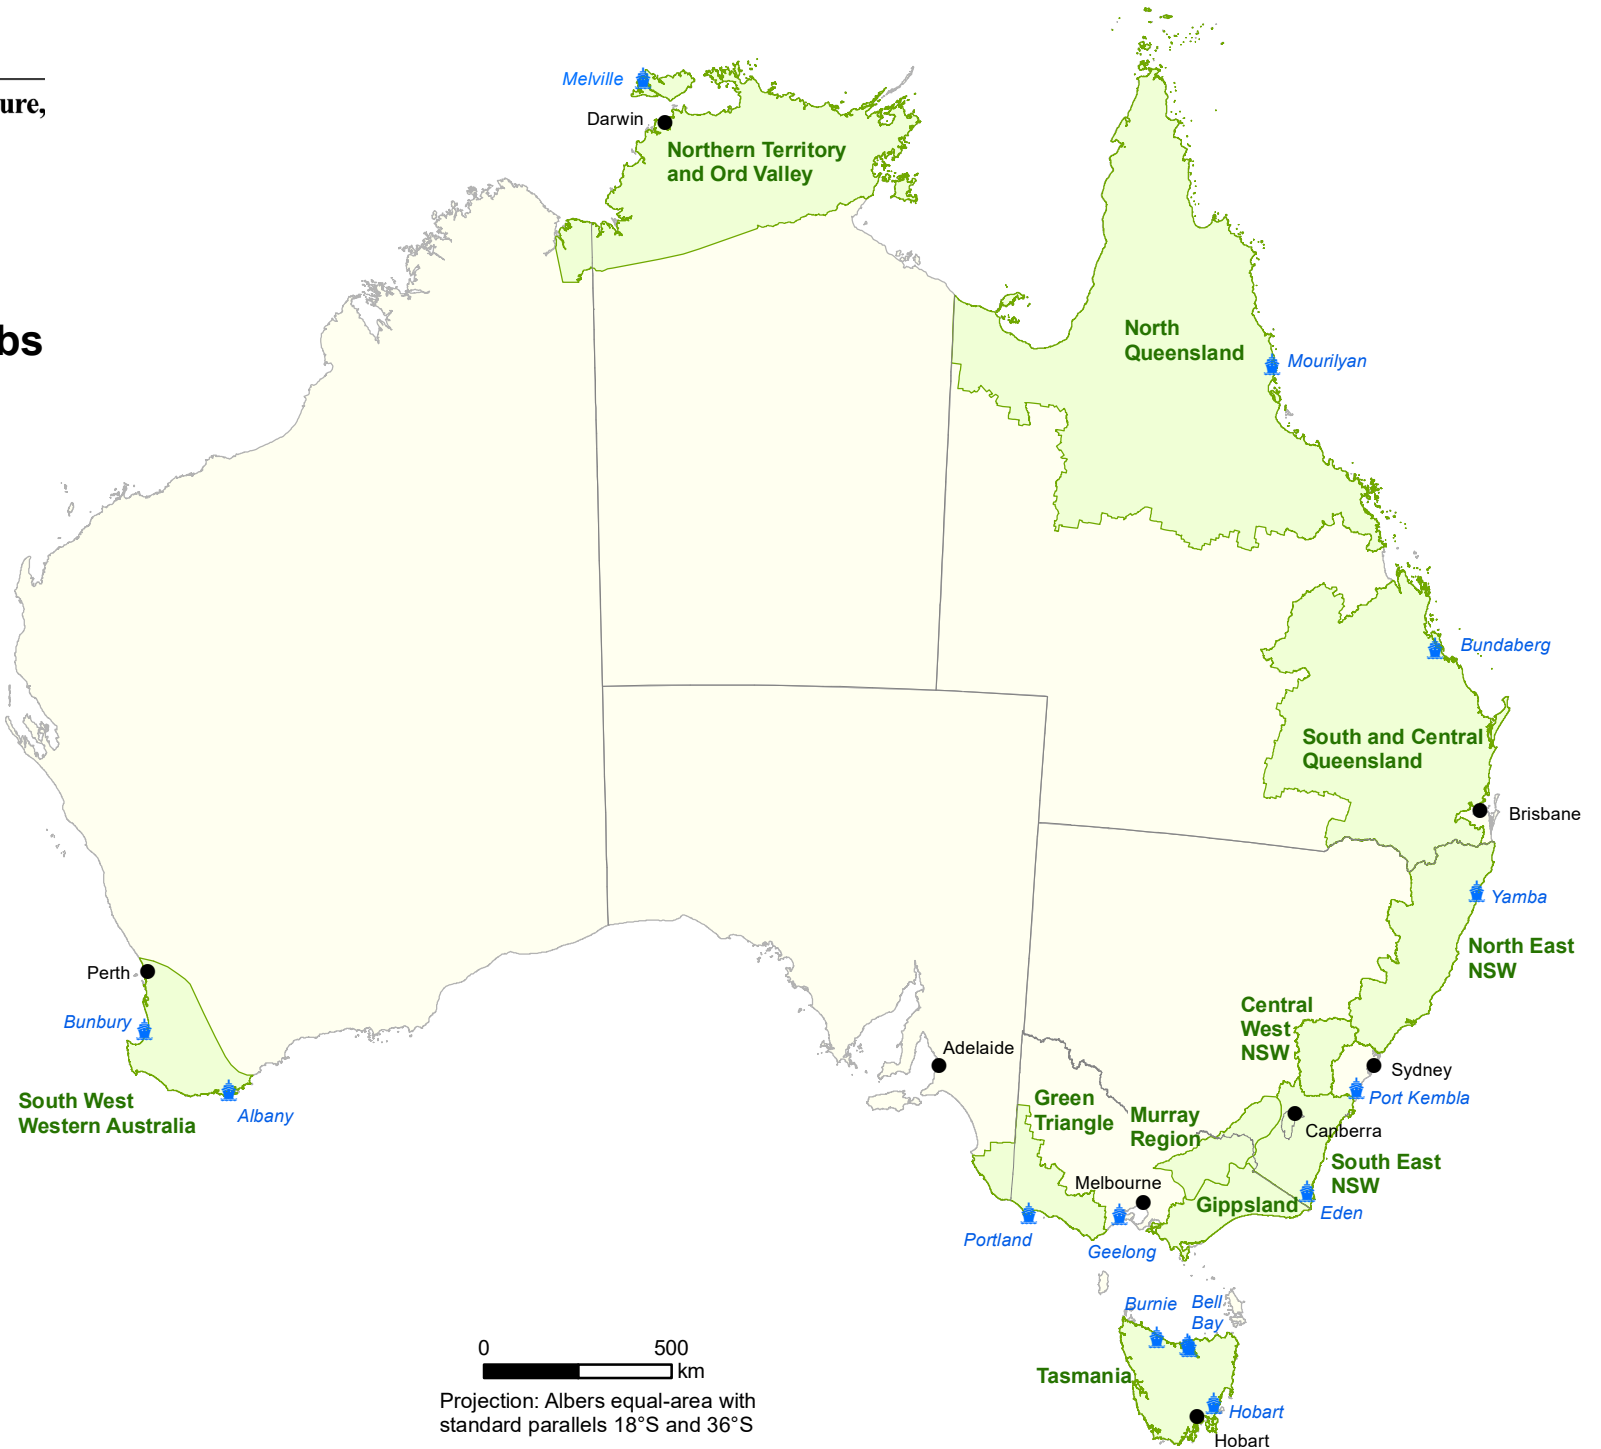

## Regional Forestry Hubs

 Regional Forestry Hubs

 Forestry ports

0 500 km

Projection: Albers equal-area with  
standard parallels 18°S and 36°S