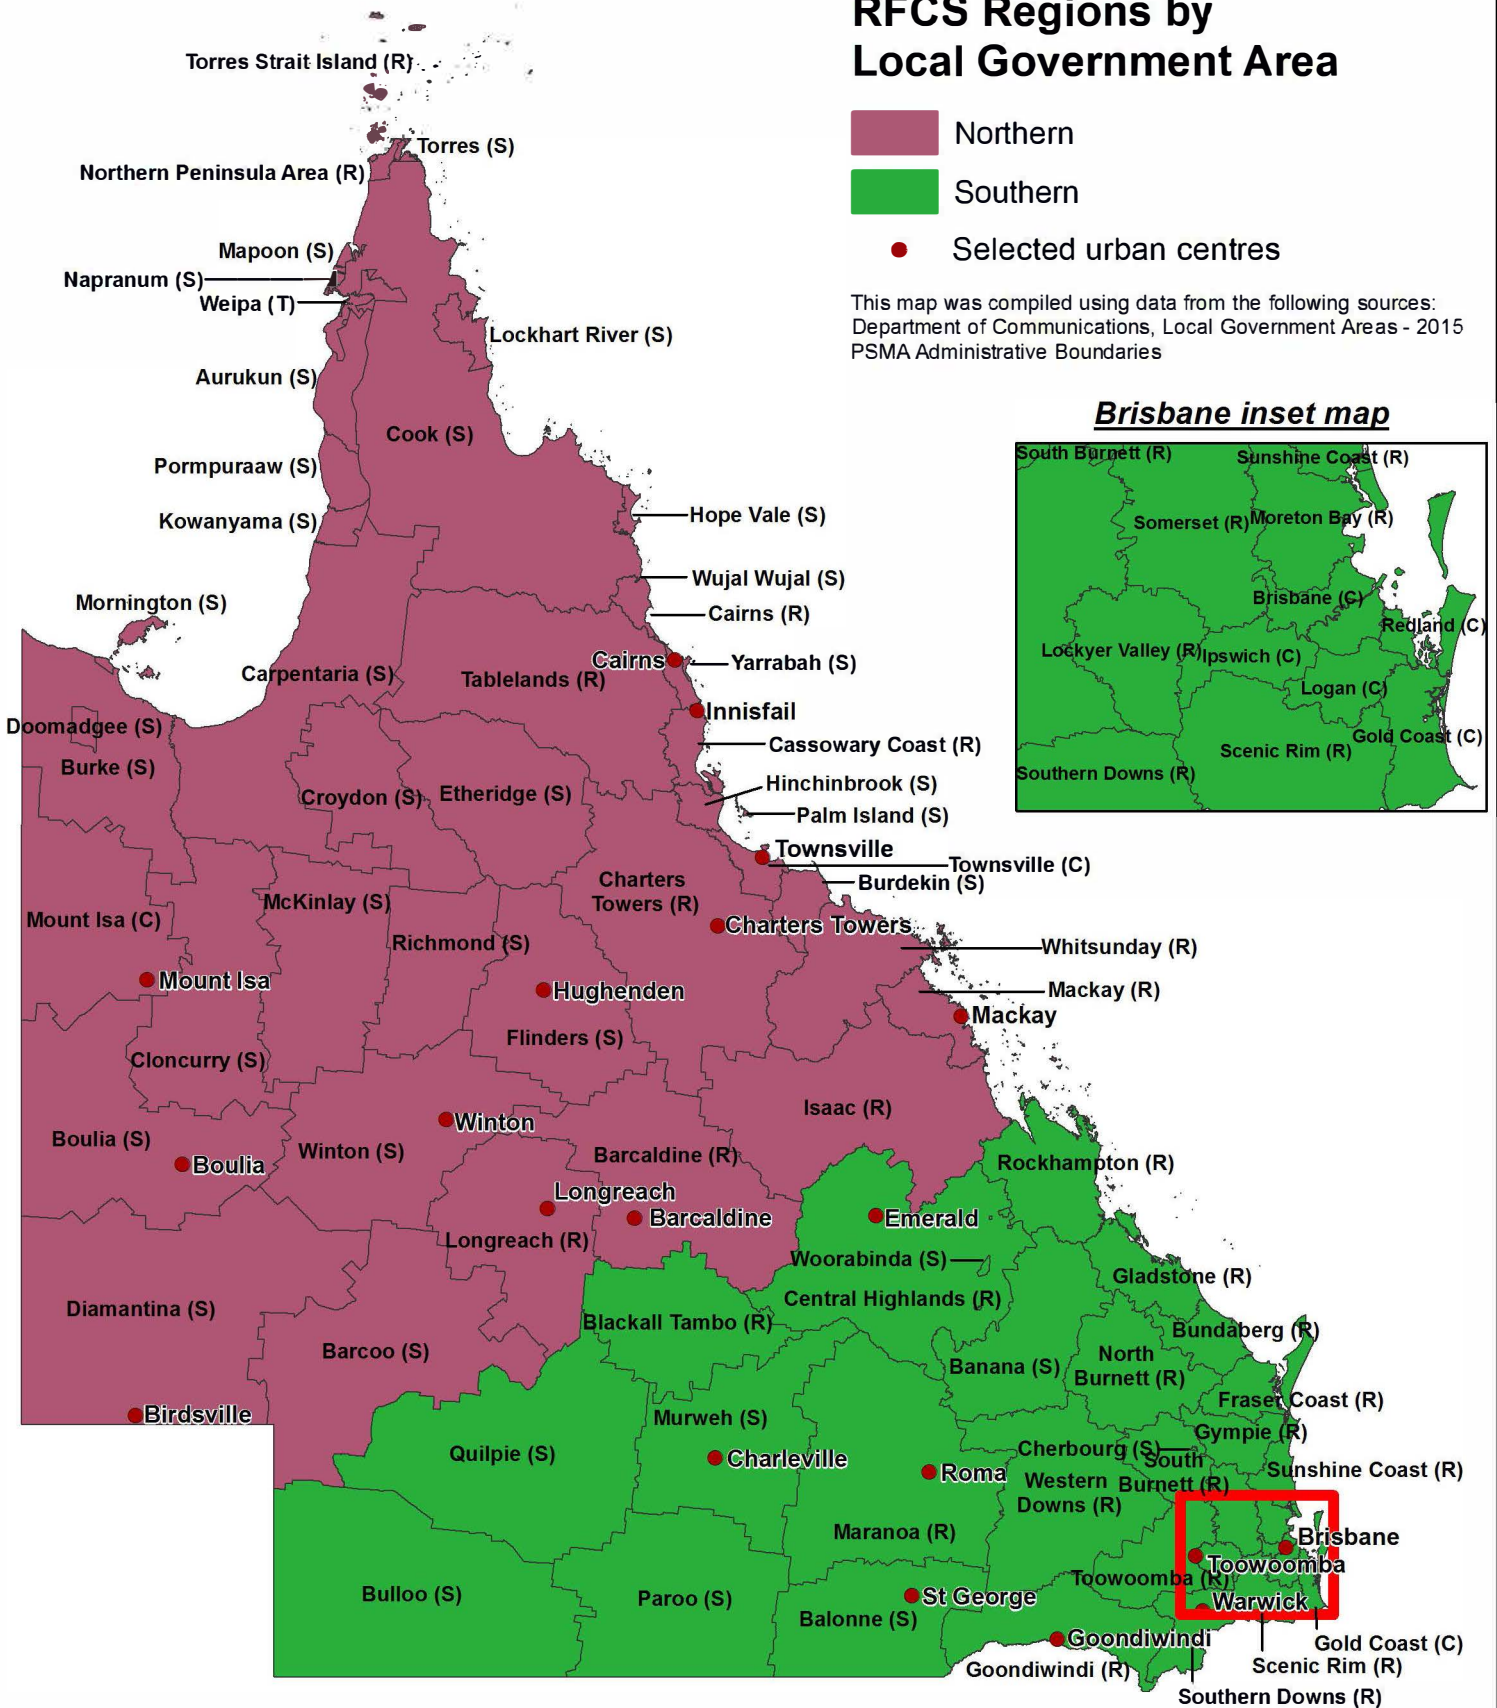

Rural Financial Counselling Service 2016-19 Program - Queensland

(Note areas are indicative only)

RFCS Regions by Local Government Area

- Northern
- Southern
- Selected urban centres

This map was compiled using data from the following sources:
 Department of Communications, Local Government Areas - 2015
 PSMA Administrative Boundaries

Australian Government
 Department of Agriculture,
 Water and the Environment
 ABARES

0 75 150 300 450
 Kilometers

Produced by Agricultural Risks Management
 ABARES, June 2016.