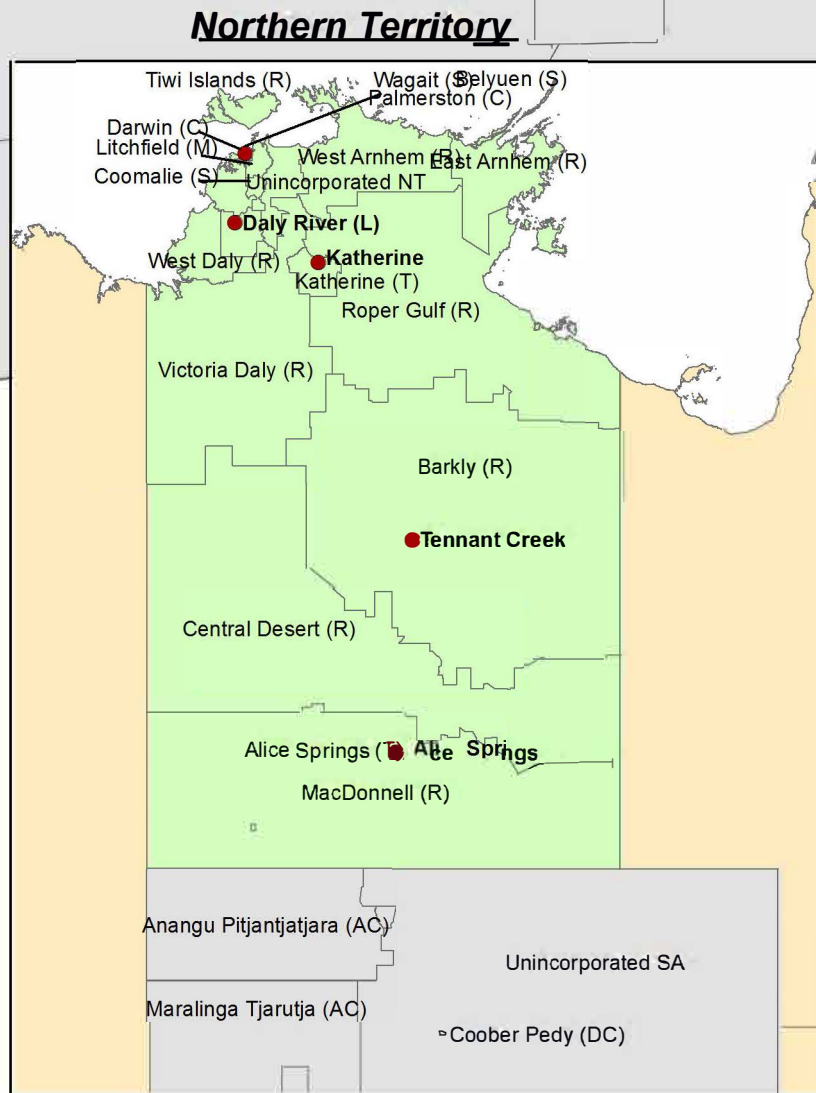

Rural Financial Counselling Service 2021 to 2024 Program - South Australia & Northern Territory

Adelaide inset map

- Selected urban centres
- RFCS South Australia
- RFCS Northern Territory serviced by South Australia

Produced by Agricultural Risks Management
ABARES, June 2016

This map was compiled using data from the following sources:
Department of Communications, Local Government Areas - 2015
PSMA Administrative Boundaries.