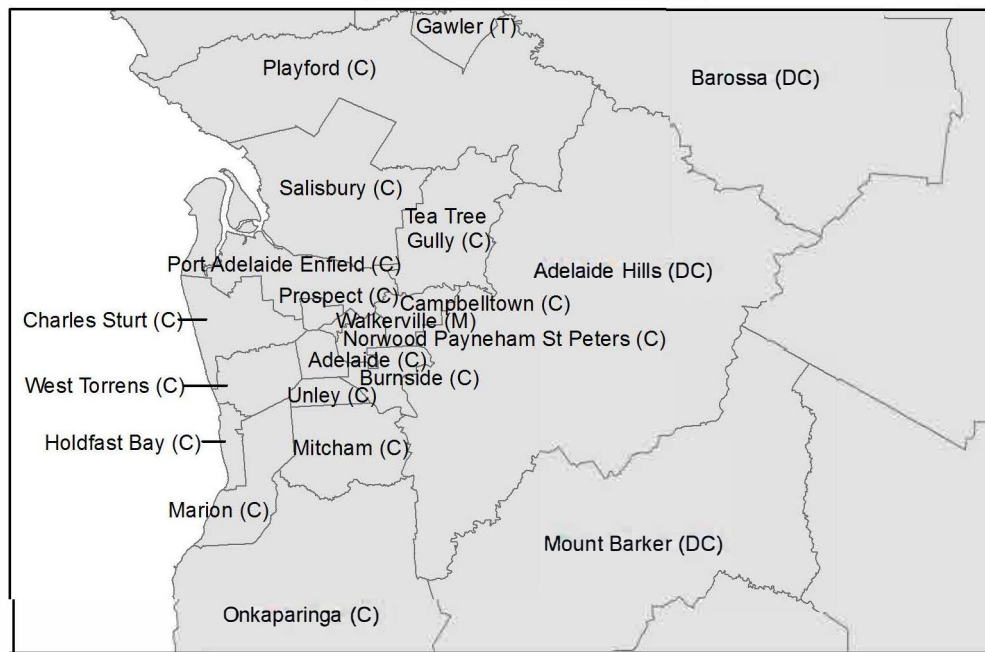

Rural Financial Counselling Service 2021 to 2024 Program - South Australia & Northern Territory

Adelaide inset map

- Selected urban centres
- RFCS South Australia
- RFCS Northern Territory serviced by South Australia

Produced by Agricultural Risks Management
ABARES, June 2016

This map was compiled using data from the following sources:
Department of Communications, Local Government Areas - 2015
PSMA Administrative Boundaries.