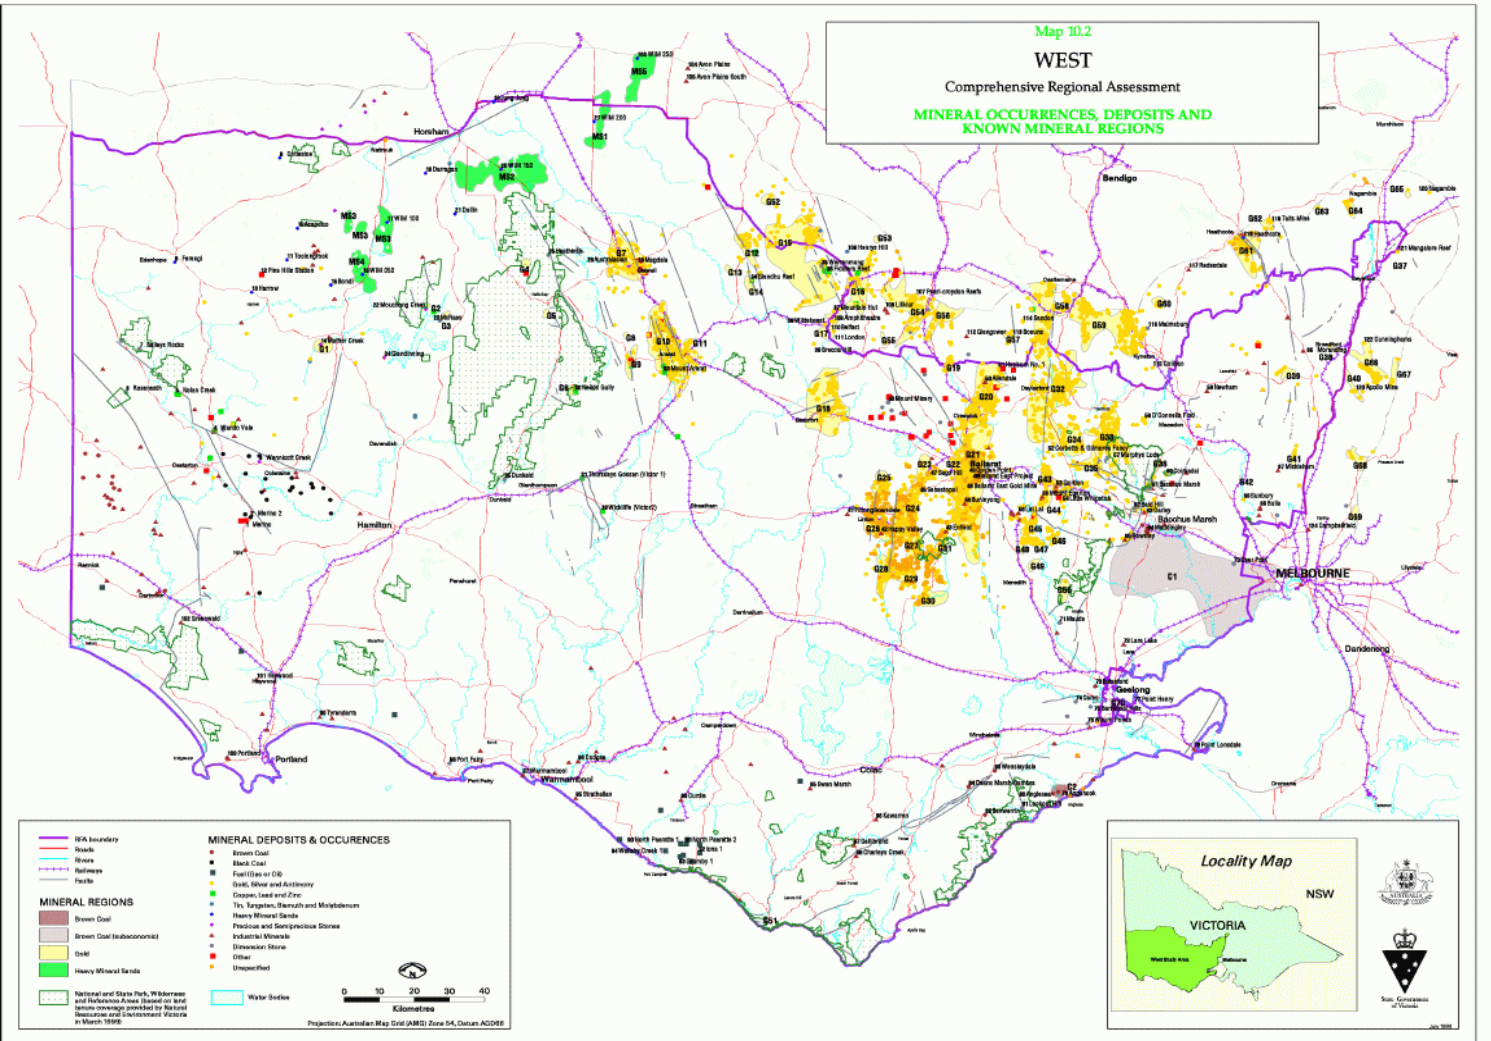

Map 10.2
WEST
 Comprehensive Regional Assessment
**MINERAL OCCURRENCES, DEPOSITS AND
 KNOWN MINERAL REGIONS**

MINERAL REGIONS

- Brown Coal
- Brown Coal (Subeconomic)
- Gold
- Heavy Mineral Sands

MINERAL DEPOSITS & OCCURRENCES

- Brown Coal
- Black Coal
- Fertiliser or OIB
- Gold, Silver and Antimony
- Copper, Lead and Zinc
- Tin, Tungsten, Barium and Molybdenum
- Heavy Mineral Sands
- Precious and Semi-precious Stones
- Industrial Minerals
- Dimension Stone
- Other
- Unspecified

National and State Parks, Wilderness and Indigenous Areas Shaded on and datum coverage provided by Natural Resources and Environment Victoria in March 1998

Water Bodies

0 10 20 30 40
 Kilometres

Projection: Australian Map Grid (AMG) Zone 54, Datum: AGD58

Locality Map

NSW

VICTORIA

WESTERN DISTRICTS

State Government of Victoria