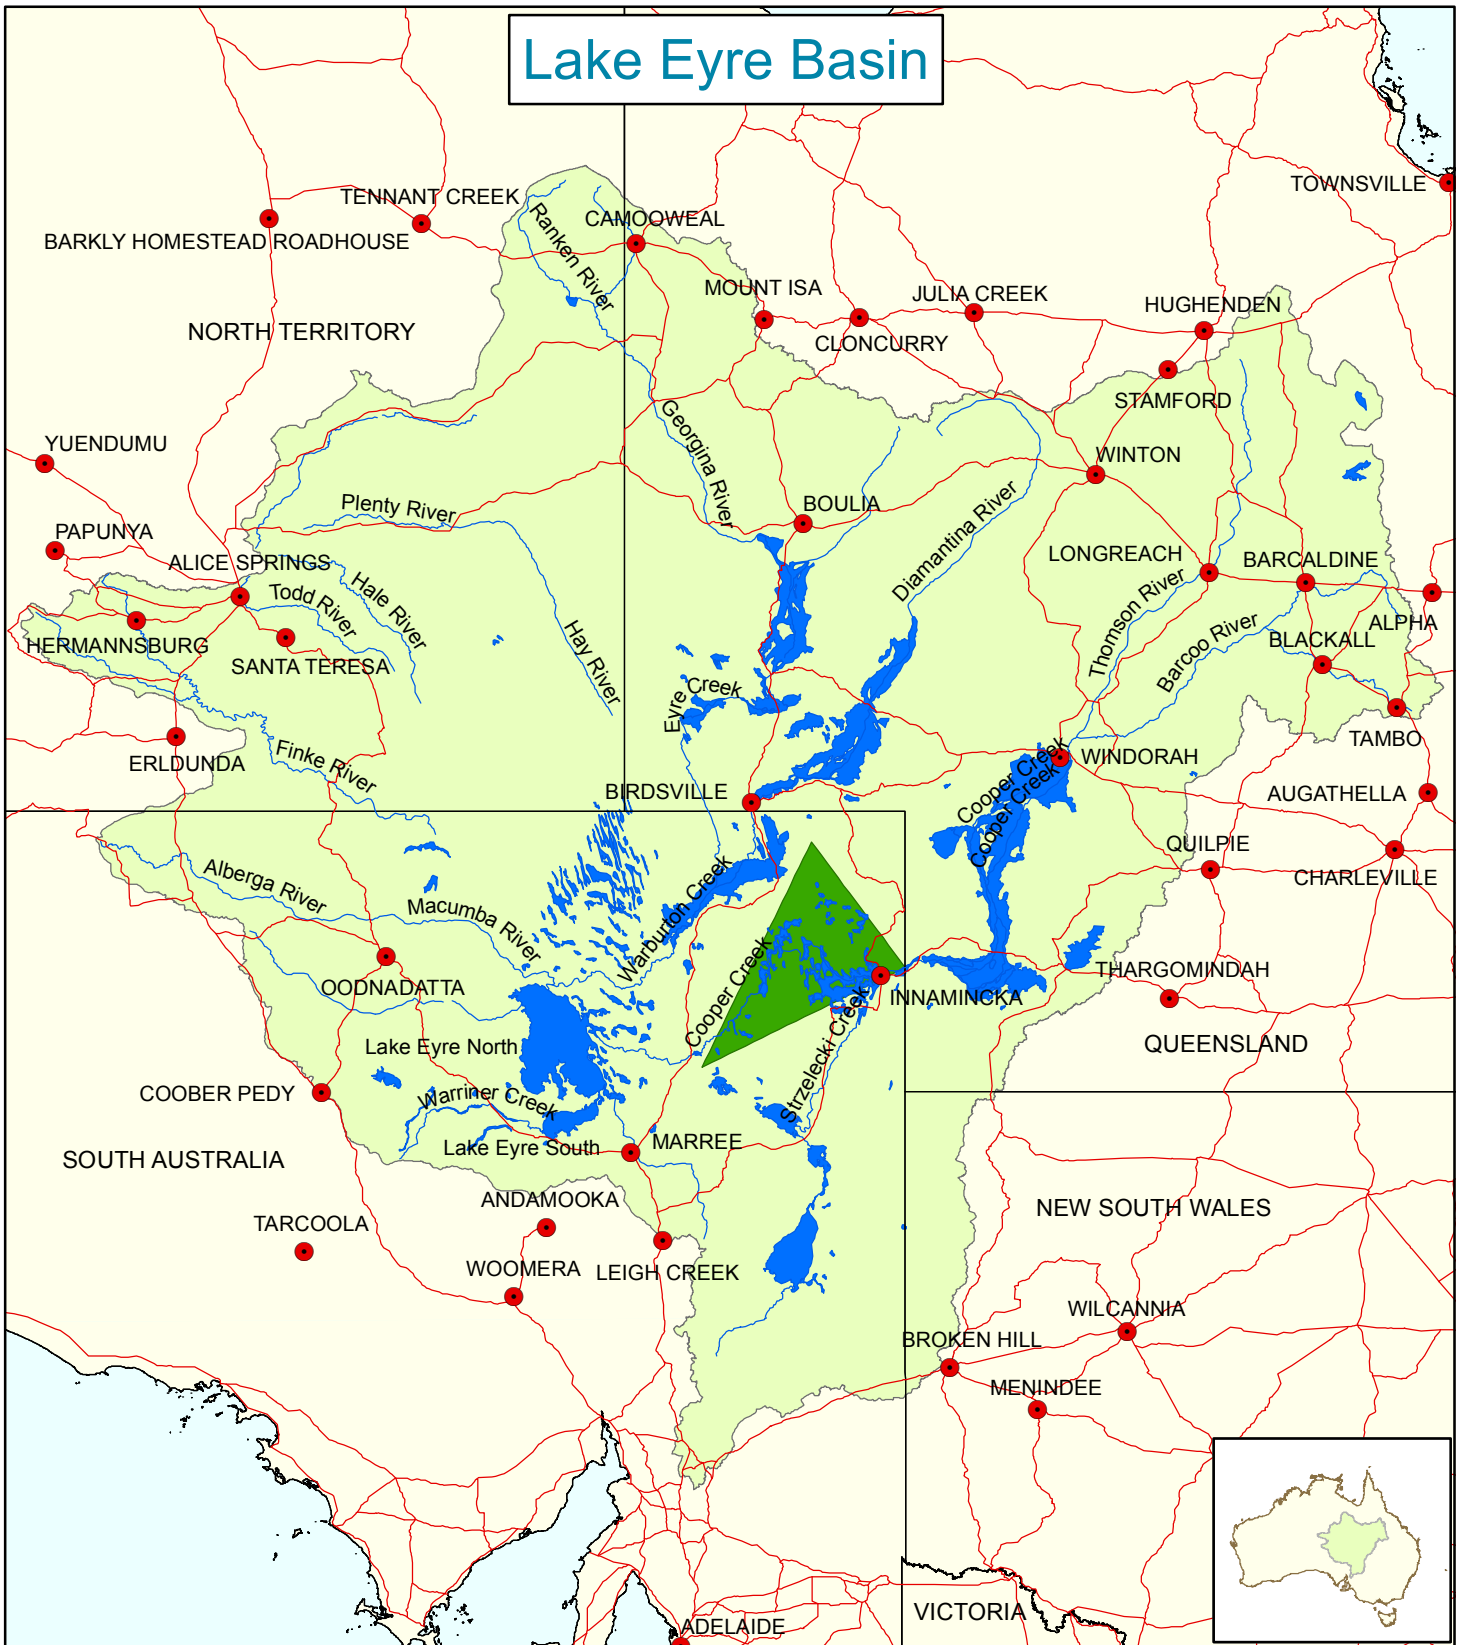

# Lake Eyre Basin

## Legend

- Town
- Road
- River
- Waterbodies
- Ramsar Wetlands
- Lake Eyre Basin
- State Borders

0 100 200 300 400 500 Kilometers

Data Sources:  
 Drainage Division, Drainage, State Borders,  
 Water Bodies, Locality  
 (c) Commonwealth of Australia (Geoscience Australia)